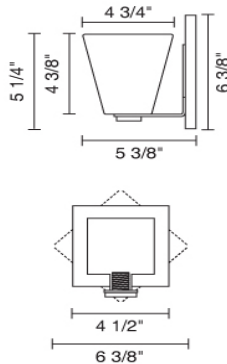

Job Name:

Contact:

Fixture Type:

Part Number:

BLING I LED DIAMOND SCENCE

Description:

The elegant Bling I wall sconce comes with a 3 Watt LED that may be mounted as an up-light or a down light. The wall sconce may be mounted as a square or at an 45 degree angle to create a diamond shape. The metal canopy and stem is available in bronze. 3 Watt LED and driver is included.