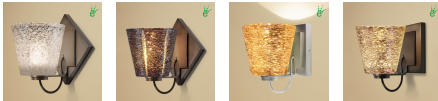

Job Name:

Contact:

Fixture Type:

Part Number:

BLING I LED DIAMOND SCENCE

Description:

The elegant Bling I wall sconce comes with a 3 Watt LED that may be mounted as an up-light or a down light. The wall sconce may be mounted as a square or at an 45 degree angle to create a diamond shape. The metal canopy and stem is available in bronze. 3 Watt LED and driver is included.

Part Numbers:

103173bz	bronze, amber glass
103173ch	chrome, amber glass
103173mc	matte chrome, amber glass
103178bz	bronze, white glass
103178ch	chrome, white glass
103178mc	matte chrome, white glass
103840bz	bronze, black glass
103840ch	chrome, black glass
103840mc	matte chrome, black glass
103841bz	bronze, gold glass
103841ch	chrome, gold glass
103841mc	matte chrome, gold glass
103842bz	bronze, silver glass
103842ch	chrome, silver glass
103842mc	matte chrome, silver glass