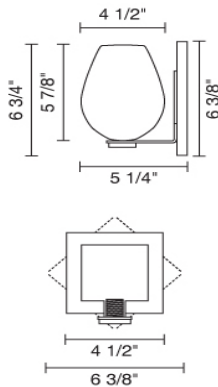

Job Name:

Contact:

Fixture Type:

Part Number:

BOLERO LED DIAMOND SCONCE

Description:

Bolero glass is a free-blown glass that receives its shape directly out of the furnace. This Artisan process, executed by only Master Glass Blowers, guarantees each piece is one of a kind. The Bolero wall sconce comes with a 3 Watt LED that may be mounted as an up-light or a down light. The wall sconce may be mounted as a square or at an 45 degree angle to create a diamond shape. The metal canopy and stem is available in bronze. 3 Watt LED and driver is included.