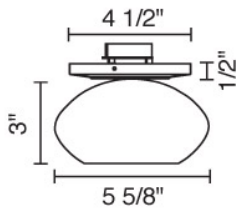

Job Name:

Contact:

Fixture Type:

Part Number:

PANDORA LED CM

Description:

The Pandora LED CM includes a 4" ceiling mount canopy with 3 Watt LED and driver.

Part Numbers:

| | |
|--------------------|------------------------------|
| 102855bz/CM | bronze, sapphire glass |
| 102855ch/CM | chrome, sapphire glass |
| 102855mc/CM | matte chrome, sapphire glass |
| 102856bz/CM | bronze, garnet glass |
| 102856ch/CM | chrome, garnet glass |
| 102856mc/CM | matte chrome, garnet glass |
| 102857bz/CM | bronze, emerald glass |
| 102857ch/CM | chrome, emerald glass |
| 102857mc/CM | matte chrome, emerald glass |
| 102858bz/CM | bronze, opaline glass |
| 102858ch/CM | chrome, opaline glass |
| 102858mc/CM | matte chrome, opaline glass |

Technical Specs:

100-240V AC, 50/60Hz input
700mA DC constant current output
6VA, 3W for 1 (3 Watt LED)
3000K : 120 source lumens

[see technical sheet](#)

Suitable for dry locations only
Mount to 3 1/2" - 4" round J-box
Short circuit protection
Overload protection
Thermal protection