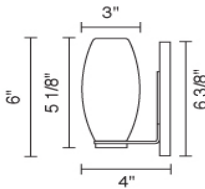

### Description:

The Cirol Mini wall sconce may be mounted as an up-light or a down-light. The wall sconce may be mounted as a square or at an 45 degree angle to create a diamond shape. The metal canopy and stem is available in bronze. A 75W dimmable electronic transformer is included on the mounting plate.

### Part Numbers:

<b>101830bz</b>	bronze, white fritted glass
<b>101830ch</b>	chrome, white fritted glass
<b>101830mc</b>	matte chrome, white fritted glass
<b>101831bz</b>	bronze, gold-leaf glass
<b>101831ch</b>	chrome, gold-leaf glass
<b>101831mc</b>	matte chrome, gold-leaf glass
<b>101832bz</b>	bronze, tan mosaic glass
<b>101832ch</b>	chrome, tan mosaic glass
<b>101832mc</b>	matte chrome, tan mosaic glass
<b>101833bz</b>	bronze, red mosaic glass
<b>101833ch</b>	chrome, red mosaic glass
<b>101833mc</b>	matte chrome, red mosaic glass