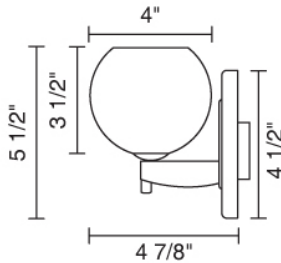

Job Name:

Contact:

Fixture Type:

Part Number:

BOBO LED SCONCE

Description:

The Bobo wall sconce comes with a 3 Watt LED that may be mounted as an up-light or a down light. The metal canopy and stem is available in bronze, polished chrome, and matte chrome plating. 3 Watt LED and driver is included.

Part Numbers:

- 102915bz** bronze, blue glass
- 102915ch** chrome, blue glass
- 102915mc** matte chrome, blue glass
- 102917bz** bronze, red glass
- 102917ch** chrome, red glass
- 102917mc** matte chrome, red glass

Technical Specs:

- 100-240V AC, 50/60Hz input
- 700mA DC constant current output
- 6VA, 3W for 1 (3 Watt LED)
- Warm White source of 150 lumens
- Suitable for dry locations only
- Mount to 3 1/2" - 4" round J-box
- Short circuit protection
- Overload protection
- Thermal protection