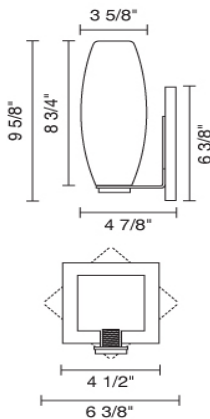

Job Name: _____

Contact: _____

Fixture Type: _____

Part Number: _____

CIRO LED DIAMOND SCONCE

Description:

The CIRO wall sconce comes with a 3 Watt LED that may be mounted as an up-light or a down light. The wall sconce may be mounted as a square or at an 45 degree angle to create a diamond shape. The metal canopy and stem is available in bronze. 3 Watt LED and driver is included.

Technical Specs:

- 100-240V AC, 50/60Hz input
- 700mA DC constant current output
- 6VA, 3W for 1 (3 Watt LED)
- Warm White source of 150 lumens
- Suitable for dry locations only
- Mount to 3 1/2" - 4" round J-box
- Short circuit protection
- Overload protection
- Thermal protection