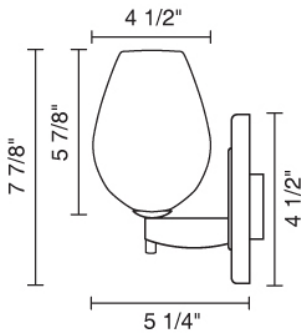

Job Name:

Contact:

Fixture Type:

Part Number:

BOLERO LED SCONCE

### Description:

Bolero glass is a free-blown glass that receives its shape directly out of the furnace. This Artisan process, executed by only Master Glass Blowers, guarantees each piece is one of a kind. The Bolero wall sconce comes with a 3 Watt LED that may be mounted as an up-light or a down light. The metal canopy and stem is available in bronze, polished chrome, and matte chrome plating. 3 Watt LED and driver is included.

### Part Numbers:

<b>102336bz</b>	bronze, amber glass
<b>102336ch</b>	chrome, amber glass
<b>102336mc</b>	matte chrome, amber glass
<b>102337bz</b>	bronze, autumn leaf glass
<b>102337ch</b>	chrome, autumn leaf glass
<b>102337mc</b>	matte chrome, autumn leaf glass
<b>102338bz</b>	bronze, seafoam green glass
<b>102338ch</b>	chrome, seafoam green glass
<b>102338mc</b>	matte chrome, seafoam green glass
<b>102339bz</b>	bronze, typhoon glass
<b>102339ch</b>	chrome, typhoon glass
<b>102339mc</b>	matte chrome, typhoon glass