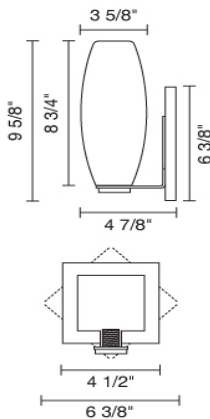

CIRO DIAMOND SCONCE

Description:

The Cirol Mini wall sconce may be mounted as an up-light or a down-light. The wall sconce may be mounted as a square or at an 45 degree angle to create a diamond shape. The metal canopy and stem is available in bronze. A 75W dimmable electronic transformer is included on the mounting plate.