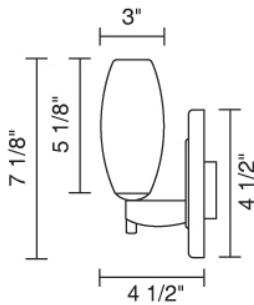

### Description:

The Ciro Mini wall sconce may be mounted as an up-light or a down-light. The metal canopy and stem is available in bronze, polished chrome, and matte chrome plating. A 75W dimmable electronic transformer is included on the mounting plate.

### Part Numbers:

<b>100830bz</b>	bronze, white fritted glass
<b>100830ch</b>	chrome, white fritted glass
<b>100830mc</b>	matte chrome, white fritted glass
<b>100831bz</b>	bronze, gold-leaf glass
<b>100831ch</b>	chrome, gold-leaf glass
<b>100831mc</b>	matte chrome, gold-leaf glass
<b>100832bz</b>	bronze, tan mosaic glass
<b>100832ch</b>	chrome, tan mosaic glass
<b>100832mc</b>	matte chrome, tan mosaic glass
<b>100833bz</b>	bronze, red mosaic glass
<b>100833ch</b>	chrome, red mosaic glass
<b>100833mc</b>	matte chrome, red mosaic glass