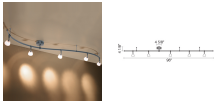

### Description:

The 96" Enzis Kit utilizes Bruck's light weight Enzis track system. Available in bronze and matte chrome. Two malleable aluminum rods in the flexible track hold the desired shape even when used with suspended cable supports. It is easily field bendable to achieve any radius or hard angle, eliminating the need for angle connectors or predetermined radius measurements.

It is attached using 3 supports and transformer with power feed. Fixtures are directionally adjustable and its location can be set as desired.