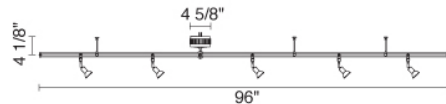

### Description:

The 96" Enzis Kit utilizes Bruck's light weight Enzis track system. Available in bronze and matte chrome. Two malleable aluminum rods in the flexible track hold the desired shape even when used with suspended cable supports. It is easily field bendable to achieve any radius or hard angle, eliminating the need for angle connectors or predetermined radius measurements.

It is attached using 3 supports and transformer with power feed. Fixtures are directionally adjustable and its location can be set as desired.