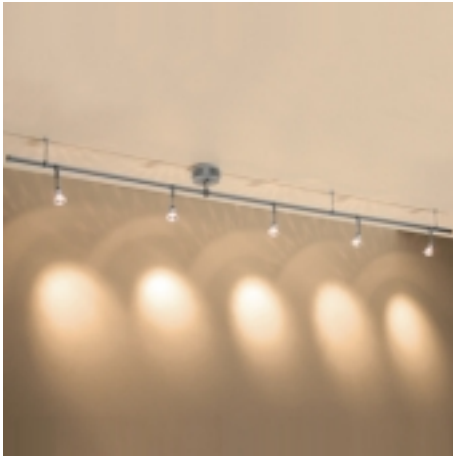

### Description:

The 96" Enzis Kit utilizes Bruck's light weight Enzis track system. Available in bronze and matte chrome. Two malleable aluminum rods in the flexible track hold the desired shape even when used with suspended cable supports. It is easily field bendable to achieve any radius or hard angle, eliminating the need for angle connectors or predetermined radius measurements.

It is attached using 3 supports and transformer with power feed. Fixtures are directionally adjustable and its location can be set as desired.