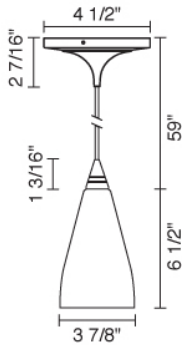

Job Name:

Contact:

Fixture Type:

Part Number:

ZARA G9 DOWN MP

Description:

Zara G9 is a line voltage pendant which includes a 4" kiss mono-point canopy. Standard cable length of 59 inches from ceiling to top of glass, can be field-cut.

Part Numbers:

320151bz/MP	bronze, white glass
320151ch/MP	chrome, white glass
320151mc/MP	matte chrome, white glass
320152bz/MP	bronze, blue glass
320152ch/MP	chrome, blue glass
320152mc/MP	matte chrome, blue glass
320154bz/MP	bronze, red glass
320154ch/MP	chrome, red glass
320154mc/MP	matte chrome, red glass
320156bz/MP	bronze, brown glass
320156ch/MP	chrome, brown glass
320156mc/MP	matte chrome, brown glass
320157bz/MP	bronze, cinnamon glass
320157ch/MP	chrome, cinnamon glass
320157mc/MP	matte chrome, cinammon glass

Technical Specs:

120VAC input
40VA, 40W for 1 (maximum 40 Watt lamp)
G9 socket
Suitable for dry locations only
Mount to 3" - 4" round J-box
Dimmable