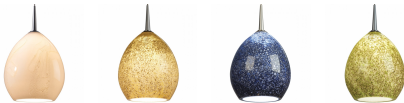

Job Name:

Contact:

Fixture Type:

Part Number:

VIBE LED DOWN

### Description:

The Vibe 3 Watt LED pendant with Uni-plug design, allows Vibe LED pendant to be mounted on any lighting system through the use of an appropriate adaptor, not included. **Standard cable length of 59" cannot be cut in field (specify when ordering).** May be specified with Kiss canopy by adding /MP to part number or /MP2 for 2" version.

### Part Numbers:

|                 |                                 |
|-----------------|---------------------------------|
| <b>222880bz</b> | bronze, sand dollar glass       |
| <b>222880ch</b> | chrome, sand dollar glass       |
| <b>222880mc</b> | matte chrome, sand dollar glass |
| <b>222881bz</b> | bronze, sea shell glass         |
| <b>222881ch</b> | chrome, sea shell glass         |
| <b>222881mc</b> | matte chrome, sea shell glass   |
| <b>222882bz</b> | bronze, corona glass            |
| <b>222882ch</b> | chrome, corona glass            |
| <b>222882mc</b> | matte chrome, corona glass      |
| <b>222883bz</b> | bronze, pacific glass           |
| <b>222883ch</b> | chrome, pacific glass           |
| <b>222883mc</b> | matte chrome, pacific glass     |
| <b>222884bz</b> | bronze, lime glass              |
| <b>222884ch</b> | chrome, lime glass              |
| <b>222884mc</b> | matte chrome, lime glass        |