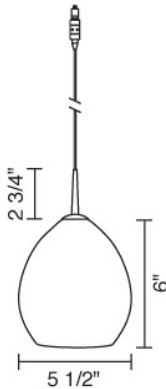

Job Name:

Contact:

Fixture Type:

Part Number:

VIBE LED DOWN

### Description:

The Vibe 3 Watt LED pendant with Uni-plug design, allows Vibe LED pendant to be mounted on any lighting system through the use of an appropriate adaptor, not included. **Standard cable length of 59" cannot be cut in field (specify when ordering).** May be specified with Kiss canopy by adding /MP to part number or /MP2 for 2" version.

### Part Numbers:

|                 |                                 |
|-----------------|---------------------------------|
| <b>222880bz</b> | bronze, sand dollar glass       |
| <b>222880ch</b> | chrome, sand dollar glass       |
| <b>222880mc</b> | matte chrome, sand dollar glass |
| <b>222881bz</b> | bronze, sea shell glass         |
| <b>222881ch</b> | chrome, sea shell glass         |
| <b>222881mc</b> | matte chrome, sea shell glass   |
| <b>222882bz</b> | bronze, corona glass            |
| <b>222882ch</b> | chrome, corona glass            |
| <b>222882mc</b> | matte chrome, corona glass      |
| <b>222883bz</b> | bronze, pacific glass           |
| <b>222883ch</b> | chrome, pacific glass           |
| <b>222883mc</b> | matte chrome, pacific glass     |
| <b>222884bz</b> | bronze, lime glass              |
| <b>222884ch</b> | chrome, lime glass              |
| <b>222884mc</b> | matte chrome, lime glass        |