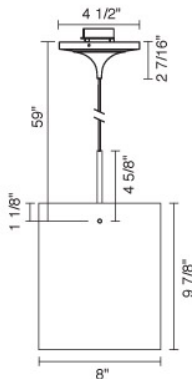

Job Name:

Contact:

Fixture Type:

Part Number:

REGAL DOWN MP

Description:

The Regal fixture features hand blown glass with brush stroke like texture. The Regal Down MP pendant includes a 4" kiss mono-point canopy with 75 Watt transformer. Standard cable length of 59" can be field-cut or specified when ordering. May be specified with 2" kiss mono-point canopy by adding /MP2 to the part number.

Part Numbers:

221870bz/MP	bronze, silver texture glass
221870ch/MP	chrome, silver texture glass
221870mc/MP	matte chrome, silver texture glass
221871bz/MP	bronze, apricot texture glass
221871ch/MP	chrome, apricot texture glass
221871mc/MP	matte chrome, apricot texture glass
221872bz/MP	bronze, white texture glass
221872ch/MP	chrome, white texture glass
221872mc/MP	matte chrome, white texture glass
221873bz/MP	bronze, merlot texture glass
221873ch/MP	chrome, merlot texture glass
221873mc/MP	matte chrome, merlot texture glass
221874bz/MP	bronze, brown texture glass
221874ch/MP	chrome, brown texture glass
221874mc/MP	matte chrome, brown texture glass

Technical Specs:

120V AC, 50/60Hz input
11.7V AC output
50VA, 49W for 1 (maximum 50 Watt lamp)
GY6.35 socket

Suitable for dry locations only
Mount to 3 1/2" - 4" round J-box
Short circuit protection
Overload protection
Thermal protection
Dimmable