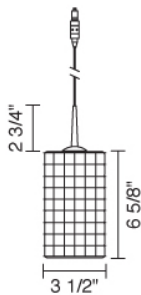

Warranty:

All 3 Watt LED fixtures are warranted to be free from defects in material and workmanship for three (3) years from date of delivery.

For full warranty details, please see our terms and conditions

[here](#)