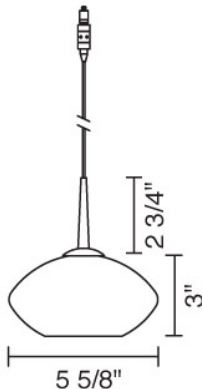

Job Name:

Contact:

Fixture Type:

Part Number:

PANDORA LED DOWN

#### Description:

The Pandora 3 Watt LED pendant Uni-plug design, allows Laguna 3 Watt LED pendant to be mounted on any lighting system through the use of an appropriate adaptor, not included.

**Standard cable length of 59" cannot be cut in field (specify when ordering).** May be specified with Kiss canopy by adding /MP to part number or /MP2 for 2" version.

#### Part Numbers:

<b>222855bz</b>	bronze, sapphire glass
<b>222855ch</b>	chrome, sapphire glass
<b>222855mc</b>	matte chrome, sapphire glass
<b>222856bz</b>	bronze, garnet glass
<b>222856ch</b>	chrome, garnet glass
<b>222856mc</b>	matte chrome, garnet glass
<b>222857bz</b>	bronze, emerald glass
<b>222857ch</b>	chrome, emerald glass
<b>222857mc</b>	matte chrome, emerald glass
<b>222858bz</b>	bronze, opaline glass
<b>222858ch</b>	chrome, opaline glass
<b>222858mc</b>	matte chrome, opaline glass