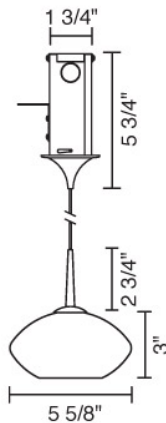

Job Name:

Contact:

Fixture Type:

Part Number:

PANDORA LED DOWN MP2

### Description:

The Pandora 3 Watt LED Pendant fixture includes a 2" kiss mono-point canopy with 3 Watt LED and driver. Standard cable length of 59" can be adjusted in the field, or specified when ordering. May be specified with 4" kiss mono-point canopy by adding /MP to the part number.

### Part Numbers:

<b>222855bz/MP2</b>	bronze, sapphire glass
<b>222855ch/MP2</b>	chrome, sapphire glass
<b>222855mc/MP2</b>	matte chrome, sapphire glass
<b>222856bz/MP2</b>	bronze, garnet glass
<b>222856ch/MP2</b>	chrome, garnet glass
<b>222856mc/MP2</b>	matte chrome, garnet glass
<b>222857bz/MP2</b>	bronze, emerald glass
<b>222857ch/MP2</b>	chrome, emerald glass
<b>222857mc/MP2</b>	matte chrome, emerald glass
<b>222858bz/MP2</b>	bronze, opaline glass
<b>222858ch/MP2</b>	chrome, opaline glass
<b>222858mc/MP2</b>	matte chrome, opaline glass

### Technical Specs:

100-240V AC, 50/60Hz input  
700mA DC constant current output  
6VA, 3W for 1 (3 Watt LED)  
3000K  
68 lpw

[see technical sheet](#)

Suitable for dry locations only

2 1/4" hole cutout