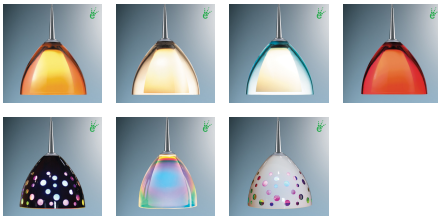

Job Name:

Contact:

Fixture Type:

Part Number:

RAINBOW II LED DOWN

Description:

The Rainbow II 3 Watt LED pendant with two glass shades, inner cased glass is frosted white. Outer glass is clear with a dichroic coating or with colored glass. The dichroic coated glass has a liquid mercury-like finish when off but when lit will show a fusion of dichroic colors. Uni-plug design, allows the Rainbow II 3 Watt LED pendant to be mounted on any lighting system through the use of an appropriate adaptor, not included.

Standard cable length of 59" cannot be cut in field (specify when ordering). May be specified with Kiss canopy by adding /MP to part number or /MP2 for 2" version.

Part Numbers:

222725bz	bronze, orange glass
222725ch	chrome, orange glass
222725mc	matte chrome, orange glass
222726bz	bronze, smoky glass
222726ch	chrome, smoky glass
222726mc	matte chrome, smoky glass
222728bz	bronze, turquoise glass
222728ch	chrome, turquoise glass
222728mc	matte chrome, turquoise glass
222729bz	bronze, red glass
222729ch	chrome, red glass
222729mc	matte chrome, red glass
222816bz	bronze, retro white glass
222816ch	chrome, retro white glass
222816mc	matte chrome, retro white glass
222817bz	bronze, retro black glass
222817ch	chrome, retro black glass
222817mc	matte chrome, retro black glass
222916bz	bronze, dichroic rainbow glass
222916ch	chrome, dichroic rainbow glass
222916mc	matte chrome, dichroic rainbow glass
222919bz	bronze, dichroic sunrise glass
222919ch	chrome, dichroic sunrise glass
222919mc	matte chrome, dichroic sunrise glass