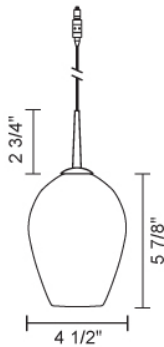

Job Name:

Contact:

Fixture Type:

Part Number:

BOLERO LED DOWN

Description:

Bolero glass is a free-blown glass that receives its shape directly out of the furnace. This Artisan process, executed by only Master Glass Blowers, guarantees each piece is one of a kind. Uni-plug design allows Bolero 3 Watt LED pendant to be mounted on any lighting system through the use of an appropriate adaptor, not included. **Standard cable length of 59" cannot be cut in field (specify when ordering).** May be specified with Kiss canopy by adding /MP to part number or /MP2 for 2" version.