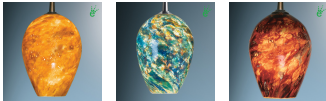

Job Name:

Contact:

Fixture Type:

Part Number:

BOLERO LED DOWN

Description:

Bolero glass is a free-blown glass that receives its shape directly out of the furnace. This Artisan process, executed by only Master Glass Blowers, guarantees each piece is one of a kind. Uni-plug design allows Bolero 3 Watt LED pendant to be mounted on any lighting system through the use of an appropriate adaptor, not included. **Standard cable length of 59" cannot be cut in field (specify when ordering).** May be specified with Kiss canopy by adding /MP to part number or /MP2 for 2" version.

Part Numbers:

222336bz	bronze, amber glass
222336ch	chrome, amber glass
222336mc	matte chrome, amber glass
222337bz	bronze, autumn leaf glass
222337ch	chrome, autumn leaf glass
222337mc	matte chrome, autumn leaf glass
222338bz	bronze, seafoam green glass
222338ch	chrome, seafoam green glass
222338mc	matte chrome, seafoam green glass
222339bz	bronze, typhoon glass
222339ch	chrome, typhoon glass
222339mc	matte chrome, typhoon glass