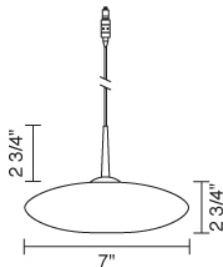

Warranty:

All 3 Watt LED fixtures are warranted to be free from defects in material and workmanship for three (3) years from date of delivery.

For full warranty details, please see our terms and conditions [here](#)