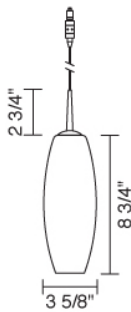

Job Name:

Contact:

Fixture Type:

Part Number:

CIRO LED DOWN

Description:

The CIRO 3 Watt LED pendant Uni-plug design, allows the CIRO 3 Watt LED pendant to be mounted on any lighting system through the use of an appropriate adaptor, not included.

Standard cable length of 59" cannot be cut in field (specify when ordering). May be specified with Kiss canopy by adding /MP to part number or /MP2 for 2" version.

Part Numbers:

222116bz	bronze, yellow and red glass
222116ch	chrome, yellow and red glass
222116mc	matte chrome, yellow and red glass
222119bz	bronze, white fritted glass
222119ch	chrome, white fritted glass
222119mc	matte chrome, white fritted glass
222121bz	bronze, gold-leaf glass
222121ch	chrome, gold-leaf glass
222121mc	matte chrome, gold-leaf glass
222122bz	bronze, red glass
222122ch	chrome, red glass
222122mc	matte chrome, red glass
222123bz	bronze, lava glass
222123ch	chrome, lava glass
222123mc	matte chrome, lava glass
222124bz	bronze, tan mosaic glass
222124ch	chrome, tan mosaic glass
222124mc	matte chrome, tan mosaic glass
222125bz	bronze, red mosaic glass
222125ch	chrome, red mosaic glass
222125mc	matte chrome, red mosaic glass

Technical Specs:

12V AC/DC input

700mA DC constant current output

6VA, 5W for 1(3watt LED)

Warm White source of 150 lumens

Suitable for dry location only

Compatible with dimmable power supply

Compatible with selected Bruck electronic transformers and must meet the minimum VA