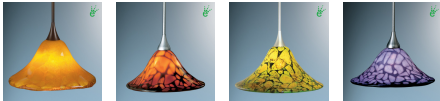

Job Name:

Contact:

Fixture Type:

Part Number:

BELLA LED DOWN

Description:

The Bella 3 Watt LED pendant Uni-plug design, allows Bella 3 Watt LED pendant to be mounted on any lighting system through the use of an appropriate adaptor, not included.

Standard cable length of 59" cannot be cut in field (specify when ordering). May be specified with Kiss canopy by adding /MP to part number or /MP2 for 2" version.

Part Numbers:

222091bz	bronze, honey glass
222091ch	chrome, honey glass
222091mc	matte chrome, honey glass
222092bz	bronze, deep cherry red glass
222092ch	chrome, deep cherry red glass
222092mc	matte chrome, deep cherry red glass
222094bz	bronze, deep amber mocha glass
222094ch	chrome, deep amber mocha glass
222094mc	matte chrome, deep amber mocha glass
222096bz	bronze, amethyst glass
222096ch	chrome, amethyst glass
222096mc	matte chrome, amethyst glass
222099bz	bronze, moss green glass
222099ch	chrome, moss green glass
222099mc	matte chrome, moss green glass