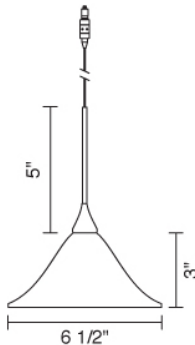

Job Name:

Contact:

Fixture Type:

Part Number:

BELLA LED DOWN

Description:

The Bella 3 Watt LED pendant Uni-plug design, allows Bella 3 Watt LED pendant to be mounted on any lighting system through the use of an appropriate adaptor, not included.

Standard cable length of 59" cannot be cut in field (specify when ordering). May be specified with Kiss canopy by adding /MP to part number or /MP2 for 2" version.

Part Numbers:

222091bz	bronze, honey glass
222091ch	chrome, honey glass
222091mc	matte chrome, honey glass
222092bz	bronze, deep cherry red glass
222092ch	chrome, deep cherry red glass
222092mc	matte chrome, deep cherry red glass
222094bz	bronze, deep amber mocha glass
222094ch	chrome, deep amber mocha glass
222094mc	matte chrome, deep amber mocha glass
222096bz	bronze, amethyst glass
222096ch	chrome, amethyst glass
222096mc	matte chrome, amethyst glass
222099bz	bronze, moss green glass
222099ch	chrome, moss green glass
222099mc	matte chrome, moss green glass

Technical Specs:

12V AC/DC input
700mA DC constant current output
6VA, 5W for 1(3watt LED)
Warm White source of 150 lumens
Suitable for dry location only
Compatible with dimmable power supply
Compatible with selected Bruck electronic transformers and must meet the minimum VA