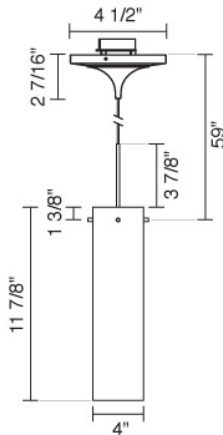

Job Name:

Contact:

Fixture Type:

Part Number:

TITAN DOWN MP

Description:

The Titan Down MP pendant includes a 4" kiss mono-point canopy with 75 Watt transformer. Standard cable length of 59" can be field-cut or specified when ordering. May be specified with 2" kiss mono-point canopy by adding /MP2 to the part number.

Part Numbers:

221805bz/MP

bronze, white glass

221805ch/MP

chrome, white glass

221805mc/MP

matte chrome, white glass

221806bz/MP

chrome, blue glass

221807mc/MP

matte chrome, blue glass

Technical Specs:

120V AC, 50/60Hz input.

11.7V AC output

50VA, 49W for 1 (maximum 50 Watt lamp)

GY6.35 socket