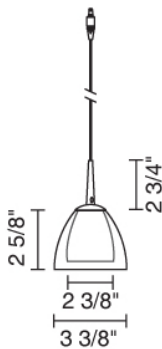

Description:

The Rainbow I Down pendant with two glass shades, inner cased glass is frosted white. Outer glass is clear with a dichroic coating or with colored glass. The dichroic coated glass has a liquid mercury-like finish when off but when lit will show a fusion of dichroic colors. Uni-plug design allows the Rainbow I Down pendant to be mounted on any lighting system or ceiling canopy through the use of an appropriate adaptor, not included. Standard cable length of 59" can be field-cut or specified when ordering. May be specified with Kiss canopy by adding /MP to part number or /MP2 for 2" version.

Part Numbers:

- | | |
|-----------------|--------------------------------------|
| 220721bz | bronze, orange glass |
| 220721ch | chrome, orange glass |
| 220721mc | matte chrome, orange glass |
| 220722bz | bronze, smoky glass |
| 220722ch | chrome, smoky glass |
| 220722mc | matte chrome, smoky glass |
| 220723bz | bronze, turquoise glass |
| 220723ch | chrome, turquoise glass |
| 220723mc | matte chrome, turquoise glass |
| 220724bz | bronze, red glass |
| 220724ch | chrome, red glass |
| 220724mc | matte chrome, red glass |
| 220913bz | bronze, dichroic rainbow glass |
| 220913ch | chrome, dichroic rainbow glass |
| 220913mc | matte chrome, dichroic rainbow glass |
| 220918bz | bronze, dichroic sunrise glass |
| 220918ch | chrome, dichroic sunrise glass |
| 220918mc | matte chrome, dichroic sunrise glass |