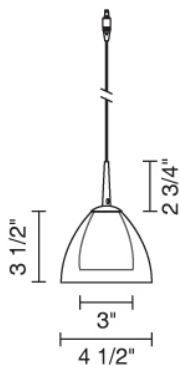

Description:

The Rainbow II Down pendant with two glass shades, inner cased glass is frosted white. Outer glass is clear with a dichroic coating or with colored glass. The dichroic coated glass has a liquid mercury-like finish when off but when lit will show a fusion of dichroic colors. Uni-plug design allows the Rainbow II Down pendant to be mounted on any lighting system or ceiling canopy through the use of an appropriate adaptor, not included. Standard cable length of 59" can be field-cut or specified when ordering. May be specified with Kiss canopy by adding /MP to part number or /MP2 for 2" version.

Part Numbers:

- 220725bz** bronze, orange glass
- 220725ch** chrome, orange glass
- 220725mc** matte chrome, orange glass
- 220726bz** bronze, smoky glass
- 220726ch** chrome, smoky glass
- 220726mc** matte chrome, smoky glass
- 220728bz** bronze, turquoise glass
- 220728ch** chrome, turquoise glass
- 220728mc** matte chrome, turquoise glass
- 220729bz** bronze, red glass
- 220729ch** chrome, red glass
- 220729mc** matte chrome, red glass
- 220916bz** bronze, dichroic rainbow glass
- 220916ch** chrome, dichroic rainbow glass
- 220916mc** matte chrome, dichroic rainbow glass
- 220919bz** bronze, dichroic sunrise glass
- 220919ch** chrome, dichroic sunrise glass
- 220919mc** matte chrome, dichroic sunrise glass
- 220816bz** bronze, white retro glass
- 220816ch** chrome, white retro glass
- 220816mc** matte chrome, white retro glass
- 220817bz** bronze, black retro glass
- 220817ch** chrome, black retro glass
- 220817mc** matte chrome, black retro glass