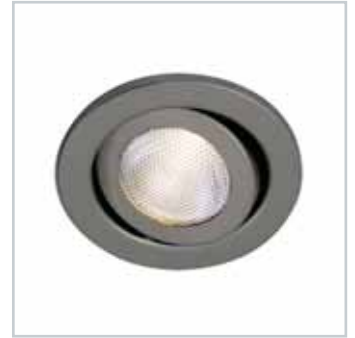

RECESSED FIXTURE

Series 500

500-150

CARACTERISTICS

For insulated ceiling 50W Max.
For all interior applications
Orientable

FINISH

Satin

OTHER FINISHES AVAILABLE

Brass / Chrome / Antique brass / Rust /
Brushed chrome / Black chrome

BULB

Halogen

PAR20, 50W

Not included

INSTALLATION

Min. clearance above ceiling space: 4 7/8"

For ceiling thickness: 1/2" - 1"

8 3/8 "
213 mm

4 3/8 "
111 mm

4 1/2 "
114 mm

3 7/8 "
98 mm