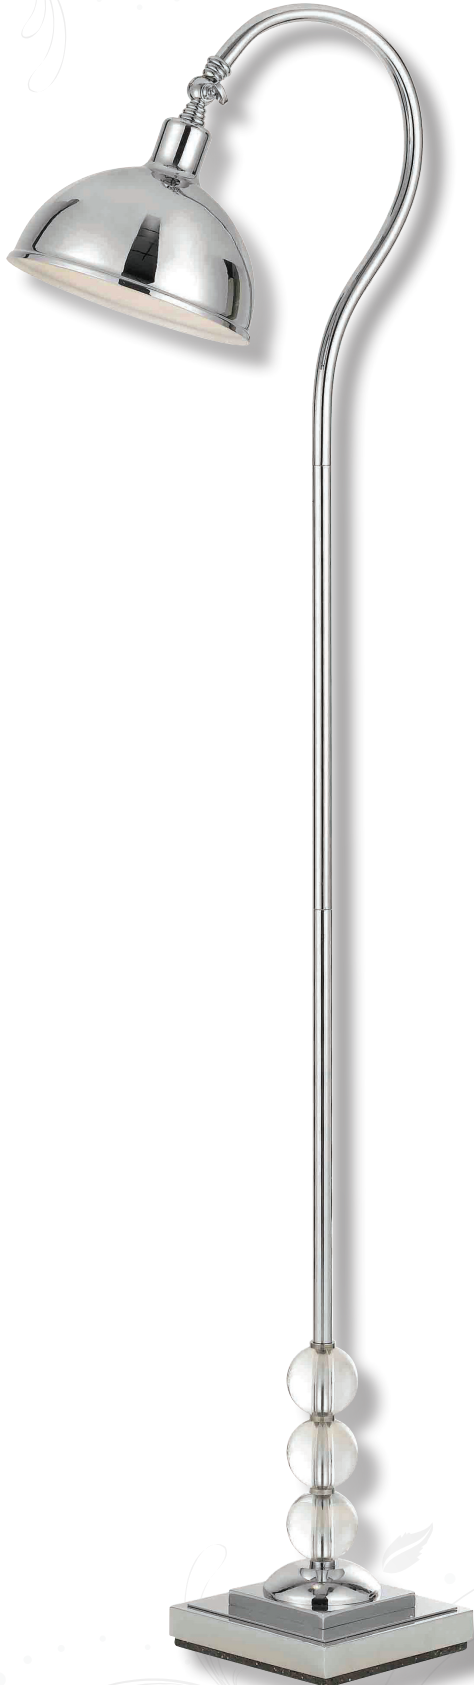

candice
OLSON***Hollace***

Inspired by the classic floor lamp in chrome with accents of crystal making it adjustable to shine light when and where needed. Due to hand-crafting, no two are alike. Simple assembly required.

8495-FL
Hollace

1-60W Edison Base, Foot Switch
Floor Lamp
60"H x 17"W