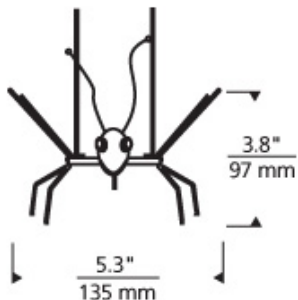

Bugs Functional Art

BEE
(YELLOW)

LADYBUG
(RED)

DESCRIPTION

Aluminum wings and legs; glass body. Two 18" hand-bendable, field-cuttable wire leads. Includes low-voltage, 20 watt halogen bi-pin lamp. Aluminum only.

SYSTEM

Available for MonoRail and Kable Lite.

WEIGHT

0.55-1lb / 0.25-0.45kg

ORDERING INFORMATION

700	SYSTEM	BUG	COLOR	FINISH	LAMP
K	KABLE LITE	B	BEE (YELLOW)	CHROME	12 VOLT HALOGEN
MO	MONORAIL	L	LADYBUG (RED)	-24	24 VOLT HALOGEN