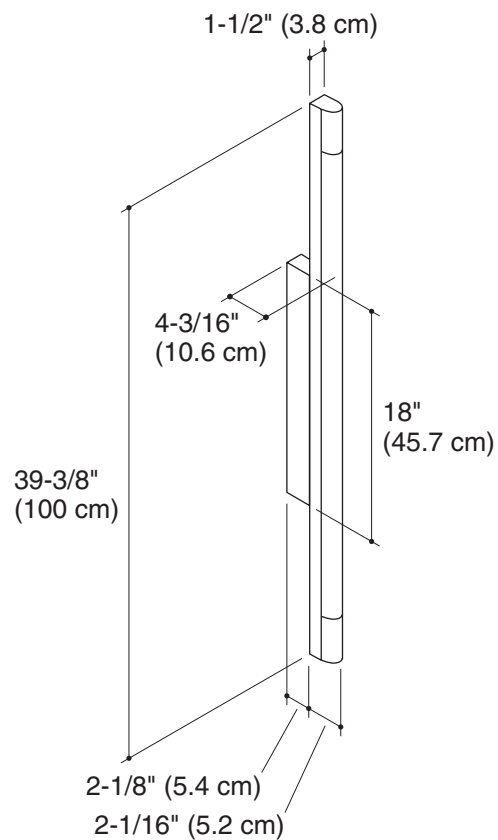

### Features

- Compatible with 39-3/8" (100 cm) M Series cabinets
- Can be mounted to a single cabinet or between ganged cabinets
- Clean, simple aesthetic
- Easily mounts for a seamless look
- Plastic shade
- Includes 3000K T8, color-corrected 25 watt bulbs
- Dimmable ballast
- Sold in pairs
- 1-1/2" (3.8 cm) x 39-3/8" (100 cm) x 4-3/16" (10.6 cm)

## Installation Notes

Install this product according to the installation guide.

Light kit adds 3" (7.6 cm) to the overall width of the installation. Include this in the rough opening calculation.

**Product Diagram**