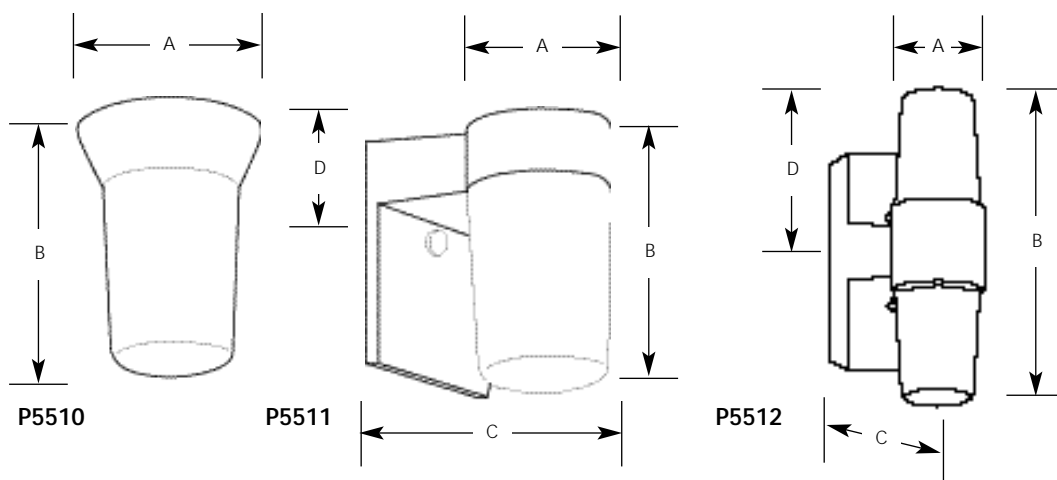

Type	_____	
	-16	-31
P5510	<input type="checkbox"/>	
P5511	<input type="checkbox"/>	<input type="checkbox"/>
P5512	<input type="checkbox"/>	

Catalog No.	Finish		Mounting	Lamping	Dimensions (Inches)			
	Satin Aluminum	Black			A	B	C	D
P5510	-16		Wall or ceiling	1-60w A19	4-3/4	6-3/4	N/A	N/A
P5511	-16	-31	Wall	1-100w A19	4-1/2	6-3/4	4-3/4	3-1/4
P5512	-16		Wall	2-100w A19	4-1/2	13	6	6-1/2

**Specifications:**

General

- Cast aluminum construction
- Satin or Black Aluminum finish
- Opal white glass cylindrical diffuser
- Threaded globe screws into aluminum housing
- Vapor proof gasket supplied between glass and housing

Electrical

- Medium base porcelain socket with nickel plated brass screw shell

Options

- Satin aluminum finish - specify " 16" suffix
- Black finish - specify " 31" suffix

Labeling

- UL-CUL wet location listed