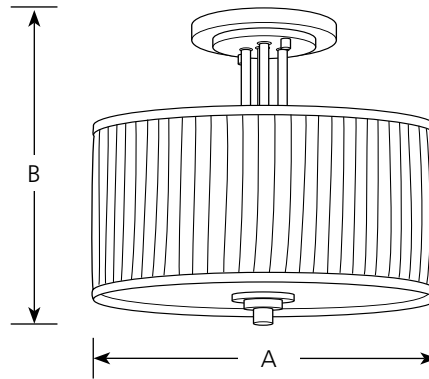

Catalog No.	Finish		Dimensions (Inches)	
	Espresso	Lamping	A	B
P3759	-84	2 (m) 100w	13	13

Specifications:

General

- Cream linen fabric drum shade with bottom glass diffuser: 13" dia. x 7-1/8" ht.
- Semi-flush style
- Multi rod center column
- Painted Espresso (-84) finish
- Steel Construction

Mounting

- Ceiling mounted
- Canopy covers a standard 4" hexagonal recessed outlet box
- Mounting strap for outlet box included

Electrical

- Medium based ceramic sockets
- Pre-wired

Labeling

- UL-CUL listed