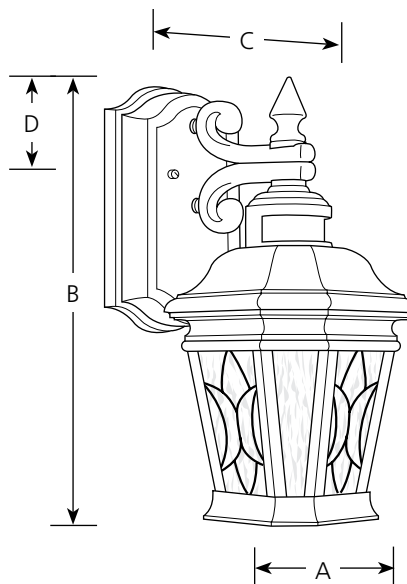

Incandescent

**Cranbrook
Motion Sensor**

Outdoor

Type _____
-71
P5661

Catalog No.	Finish Gilded Iron	Lamping	Dimensions (Inches)			
			A	B	C	D
P5661	-71	1 (m) 60w	6-1/2	12-5/8	8	3

Specifications:

General

- Tiffany style Water seeded glass panels
- Painted Gilded Iron (-71) finish
- Socket cover matches fixture finish
- Die-cast aluminum construction
- Matching post top, chain hung, and wall mounted units without motion sensors

Electrical

- Medium base ceramic socket
- Motion sensor can be set to leave unit on for 5 to 15 minutes after motion ceases
- Pre-wired

Labeling

- cCSAus Wet location listed

Mounting

- Wall mount
- Back plate covers a standard 4" hexagonal recessed outlet box
- Mounting strap for outlet box included