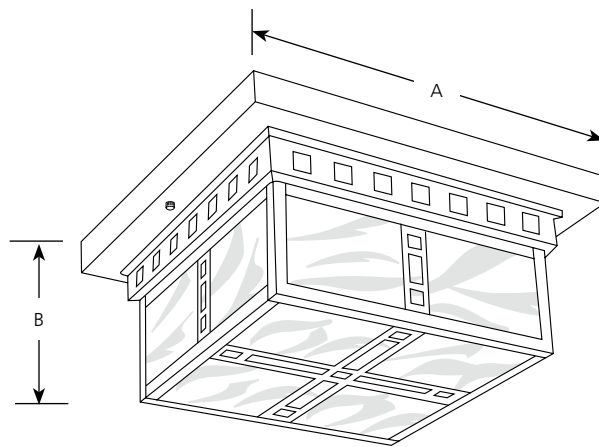

Type \_\_\_\_\_  
 -46  
 P3513

Catalog No.	Finish	Lamping	Dimensions (Inches)	
	Weathered Bronze		A	B
P3513	-46	2 (m) 60w	10 sq.	4-5/8

**Specifications:**

General

- Hand painted finish with gold highlights
- Etched light honey Art glass sides and bottom
- Etched dark honey Art glass accent panels - (4) 1/8" w x 7/8" ht x 7-5/8" L, (4) 1/8" w x 2-1/2" ht x 7" L, (1) 1/8" w x 7" ht x 7" L
- Unique Mission styling
- Painted white ceiling pan for reflectivity
- Mission style accent straps
- Companion fixtures: chandeliers, foyer, wall brackets, bath and vanity, accessories

Mounting

- Ceiling mount
- Covers outlet box
- Mounting strap for outlet box included

Electrical

- Medium base ceramic sockets
- 150 degree socket wires
- Nickel plated screw shells
- Pre-wired

Labeling

- UL-CUL damp location listed