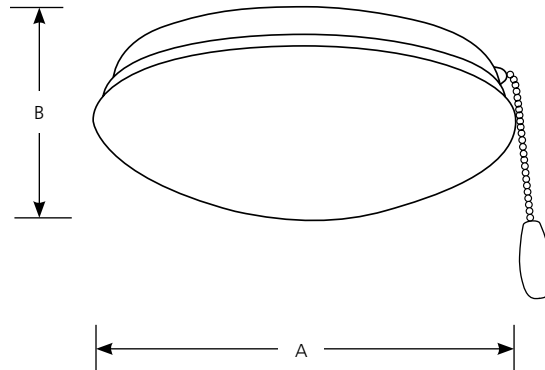

Incandescent

Opal Glass
Light Kit

Ceiling Fans

Type _____
-30
P2602

Catalog No.	Finish	Lamp(s)	Dimensions (Inches)	
	White		A	B
P2602	-30	2-60w Candelabra Base	10-5/8	3-7/8

Specifications:

General

- Shallow opal glass closure: 10-5/8" dia. x 3-1/4" ht.
- Pull chain is chrome with a solid wood white fob.
- Utilizes (2) 60-watt candelabra based lamps.

www.progresslighting.com

Rev. 4/09

Compact Fluorescent

Opal Glass
Light Kit

Ceiling Fans

Type _____
-20EBWB -30EBWB
P2602

Catalog No.	Finish		Lamp(s)	Dimensions (Inches)	
	Bronze	White		A	B
P2602	-20EBWB	-30EBWB	2-13w GU24	10-5/8	3-7/8

Specifications:

General

- Shallow opal glass closure: 10-5/8" dia. x 3-1/4" ht.
- Pull chain for -20EBWB is antique brass with solid wood medium oak fob.
- Pull chain fo -30EBWB is chrome with a solid wood white fob.
- (2) 13w self-ballasted GU24 spiral lamps. Included.
- Energy Star certified