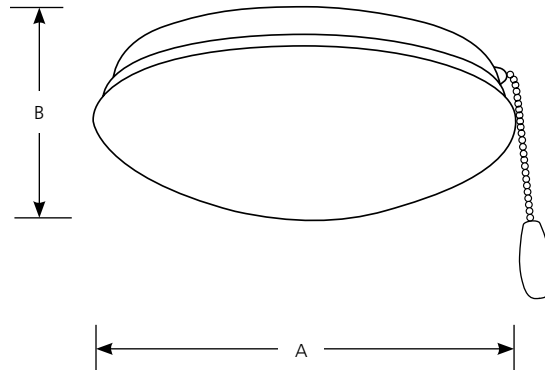

Incandescent

Opal Glass
Light Kit

Ceiling Fans

Type _____
-30
P2602

Catalog No.	Finish	Lamp(s)	Dimensions (Inches)	
	White		A	B
P2602	-30	2-60w Candelabra Base	10-5/8	3-7/8

Specifications:

General

- Shallow opal glass closure: 10-5/8" dia. x 3-1/4" ht.
- Pull chain is chrome with a solid wood white fob.
- Utilizes (2) 60-watt candelabra based lamps.

Electrical

- Porcelain candelabra base sockets
- Quick connect wiring to fan
- Prewired

Labeling

- UL listed

Mounting

- Universal - use with any indoor fan with a 1/8" IPS light kit mount

Progress Lighting
701 Millennium Blvd.
Greenville, SC
29607

Specifications:

General

- Shallow opal glass closure: 10-5/8" dia. x 3-1/4" ht.
- Pull chain for -20EBWB is antique brass with solid wood medium oak fob.
- Pull chain fo -30EBWB is chrome with a solid wood white fob.
- (2) 13w self-ballasted GU24 spiral lamps. Included.
- Energy Star certified