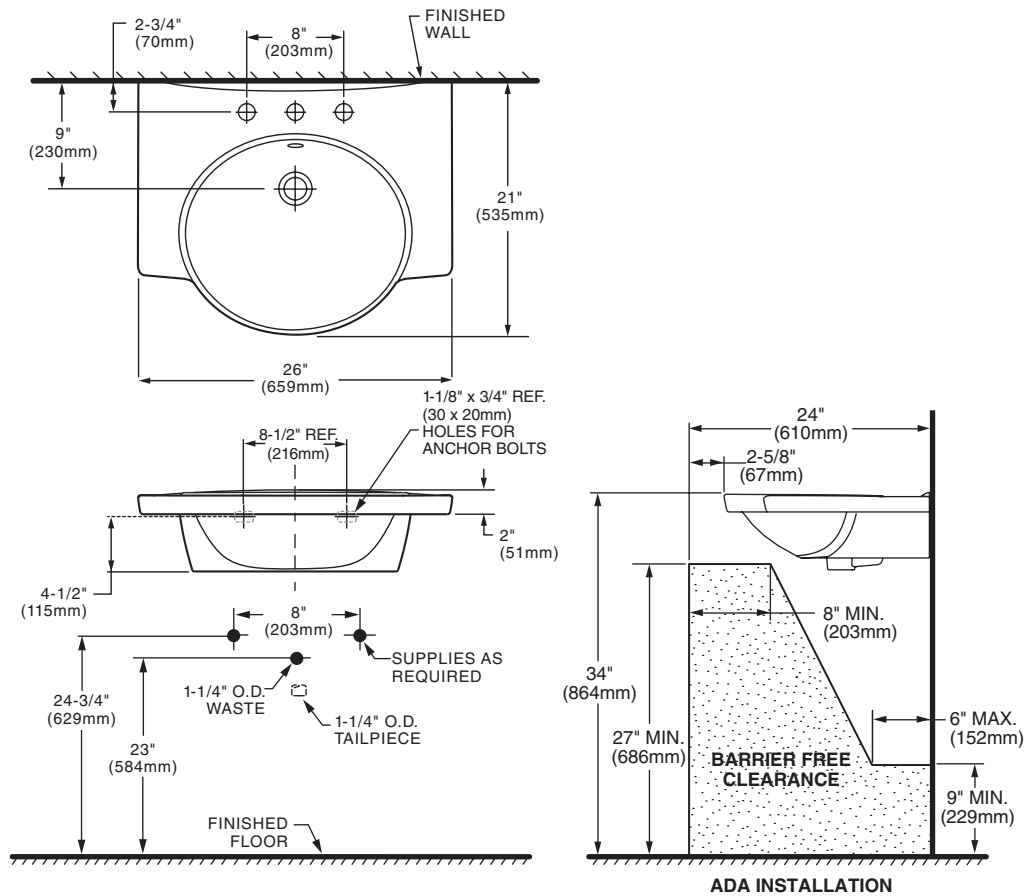

- ❖ 20000-01 - Center Hole Lavatory
- ❖ 20000-03 - 8" Centers Lavatory

- Contemporary design
- Fine Fire Clay
- Rear overflow
- Optional Chrome towel bars
- ADA compliant

Nominal Dimensions:

26" x 21" x 6-1/2"
(659mm x 535mm x 165mm)
Open Back Pedestal

Bowl Inside Dimensions:

18-1/4" (464mm) wide
15-3/4" (401mm) front to back
5-1/2" (140mm) depth

Basin Colors:

White
001

Biscuit
071

Optional Components:

- ❖ 84000 Chrome towel bars

Towel Bar Colors:

Chrome
002

ROUGH IN DIAGRAM SHOWN
ON REVERSE SIDE

NOTES:
DIMENSIONS SHOWN FOR LOCATION OF SUPPLIES AND "P" TRAP ARE SUGGESTED.
PROVIDE SUITABLE REINFORCEMENT FOR ALL WALL SUPPORTS.
BRACKET SUPPORTS AND MOUNTING FEATURES TO BE FURNISHED BY OTHERS.
FITTINGS NOT INCLUDED AND MUST BE ORDERED SEPARATELY.

IMPORTANT: Dimensions of fixtures are nominal and may vary within the range of tolerances established by applicable ASME standards. These measurements are subject to change or cancellation. No responsibility is assumed for use of superseded or voided pages.