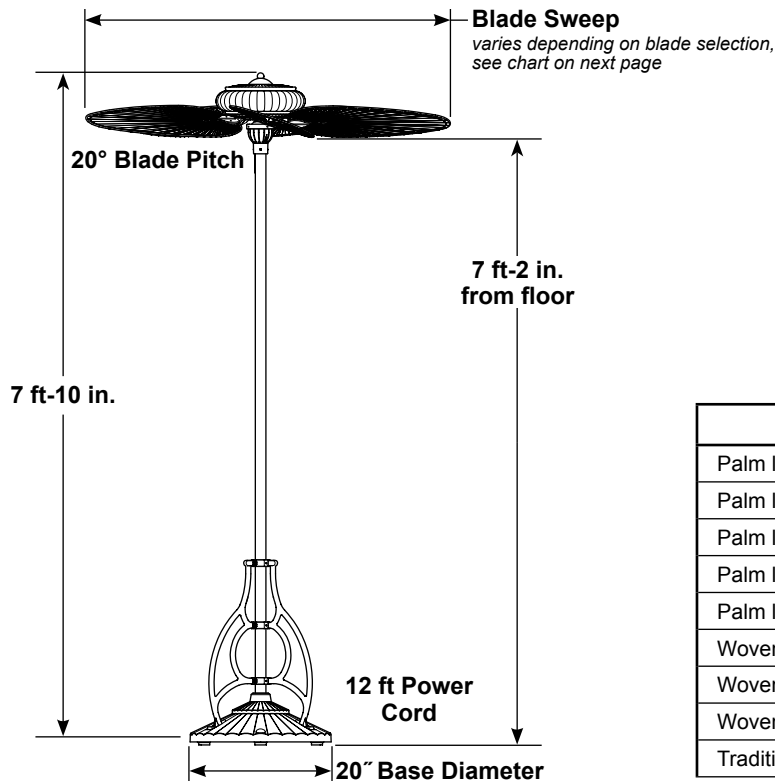

	
Fits Most Umbrellas	20" Diameter
Optional Table Accessory	
TA92AZ	Aged bronze
TA92TB	Textured black

Net Weight: 75 lbs

Available All-Weather Composite Blades		
Palm leaf	BPP1	Natural - 22" wide oval
Palm leaf-brown	BPP1BR	Painted - 22" wide oval
Palm leaf	BPP4	Natural - 22" narrow oval
Palm leaf-brown	BPP4BR	Painted - 22" narrow oval
Palm leaf-green	BPP4GR	Painted - 22" narrow oval
Woven bamboo	BPD1A	Antique - 22" wide oval
Woven bamboo	BPD4A	Antique - 22" narrow oval
Woven bamboo	BPD4MW	Matte white - 22" narrow oval
Traditional wood	BPW10CY	Cherry - 20" narrow

MOTOR SPECS:

188 x 25 motor is designed for optimal performance with this fan. 220 VAC, 50 Hz export version available (aged bronze finish).

FAN SPEED:

3-speed pull-chain with reversing switch (on the motor). Approximate speeds (depending on blade selection)
High—145 rpm; Med—95 rpm; Low—60 rpm;