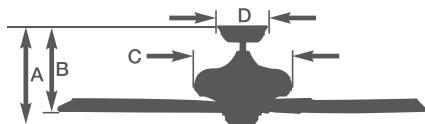

Maui Bay™ - CF2000

CF2000ORB - Oil Rubbed Bronze Housing

CF2000AB - Antique Brass Housing

CF2000AP - Antique Pewter Housing

- 52" blade span
- Light fixture adaptable
- 6" downrod included
- 4 or 5 blade assembly option
- K55XL Motor
- Damp Location (with Select Blades. AB and AP finishes not recommended for outdoor use)
- Ships to Canada

Energy Information at High Speed

Airflow	Electricity Use	Airflow Efficiency
5140	56	92
Cubic Feet Per Minute	Watts (Excludes Lights)	Cubic Feet Per Minute Per Watt

A: 15.0" B: 14.5" C: 8.6" D: 5.3"

moving air in style.