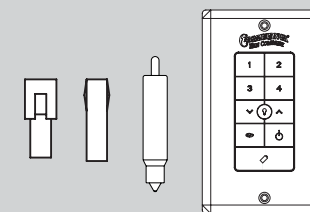

Fan Parts

(Not Drawn to Scale)

Hanger Bracket Assembly

Blade Assembly

Light Kit Assembly

PARTS GUIDE

CASABLANCA[®]
FAN COMPANY

Using this Parts Guide, make sure all parts are included in the box.

If parts are missing, DO NOT RETURN

THIS ITEM TO THE STORE, call 888-227-2178 for assistance.

THIS PARTS GUIDE IS FOR REFERENCE ONLY.

REFER TO THE INSTALLATION MANUAL FOR FULL ASSEMBLY INSTRUCTIONS.

Parts List