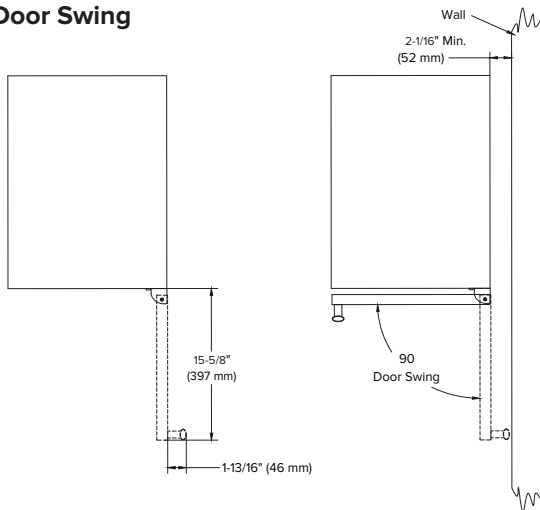

BEVERAGE REFRIGERATOR

15-Inch Single Zone Undercounter Beverage Refrigerator, Stainless Steel Door

Features

- 86-can capacity built-in low temp beverage refrigerator
- White, blue and amber interior LED lighting options
- Seamless, stainless steel trimmed glass door
- UV resistant glass door with low-e, double-panes and argon gas between the two panes
- Touch panel with digital controls
- Clear tempered glass shelves
- Added security with a door lock
- Sabbath mode

Accessories

Model	Description	Finish
PCWRFILTER	Replacement Carbon Filter	Gray

Exterior Dimensions

Interior Dimensions

Door Swing

Specifications

Model#	ABR152SG
Can Capacity (12 oz.)	86
Capacity (Volume)	3.35 cu ft
Product Depth	23-7/16"
Product Depth with Handle	25-1/4"
Product Height	34-1/8"
Product Width	15"
Product Weight	79 lbs.
Refrigerant Type	R600a
Temperature Range	34°F - 65°F
Power Cord Length	6'
Amps	1.5
Electric Supply	115 VAC, 60 Hz

Cutout dimensions

Note: Dimensions in parentheses are in millimeters. Specifications are subject to change without notice. Visit Avallon.com for the latest information.