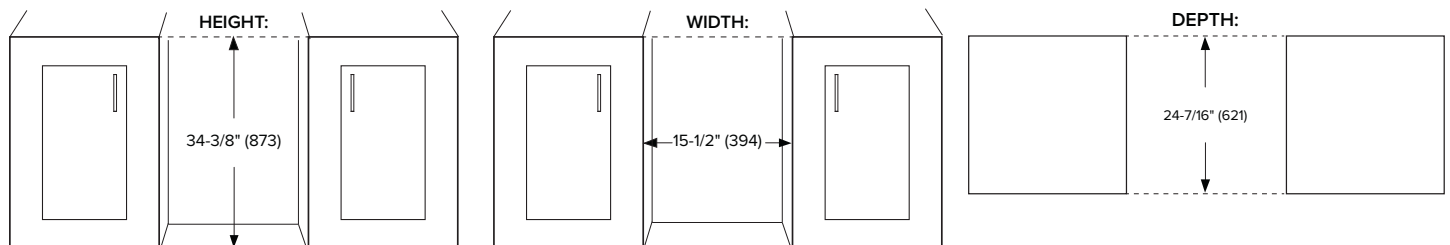

Accessories

Model	Description	Finish
PCWRFILTER	Replacement Carbon Filter	Gray

Exterior Dimensions

Interior Dimensions

Door Swing

Specifications

Model#	ABR152SG
Can Capacity (12 oz.)	86
Capacity (Volume)	3.35 cu ft
Product Depth	23-7/16"
Product Depth with Handle	25-1/4"
Product Height	34-1/8"
Product Width	15"
Product Weight	79 lbs.
Refrigerant Type	R600a
Temperature Range	34°F - 65°F
Power Cord Length	6'
Amps	1.5
Electric Supply	115 VAC, 60 Hz

Cutout dimensions

Note: Dimensions in parentheses are in millimeters. Specifications are subject to change without notice. Visit Avallon.com for the latest information.