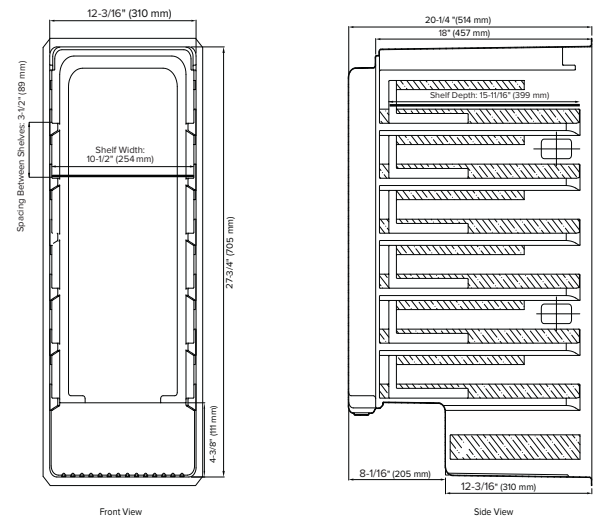

BEVERAGE REFRIGERATOR

15-Inch Single Zone Undercounter Beverage Refrigerator, Stainless Steel Door

Features

- 86-can capacity built-in low temp beverage refrigerator
- White, blue and amber interior LED lighting options
- Seamless, stainless steel trimmed glass door
- UV resistant glass door with low-e, double-panes and argon gas between the two panes
- Touch panel with digital controls
- Clear tempered glass shelves
- Added security with a door lock
- Sabbath mode

Accessories

Model	Description	Finish
PCWRFILTER	Replacement Carbon Filter	Gray

Exterior Dimensions

Interior Dimensions

Door Swing

Specifications

Model#	ABR152SG
Can Capacity (12 oz.)	86
Capacity (Volume)	3.35 cu ft
Product Depth	23-7/16"
Product Depth with Handle	25-1/4"
Product Height	34-1/8"
Product Width	15"
Product Weight	79 lbs.
Refrigerant Type	R600a
Temperature Range	34°F - 65°F
Power Cord Length	6'
Amps	1.5
Electric Supply	115 VAC, 60 Hz

Cutout dimensions

Note: Dimensions in parentheses are in millimeters. Specifications are subject to change without notice. Visit Avallon.com for the latest information.