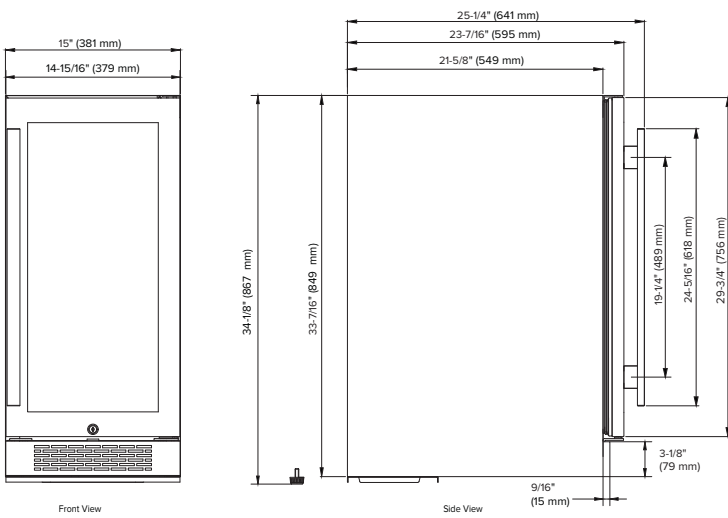

BEVERAGE REFRIGERATOR

15-Inch Single Zone Undercounter Beverage Refrigerator, Stainless Steel Door

Features

- 86-can capacity built-in low temp beverage refrigerator
- White, blue and amber interior LED lighting options
- Seamless, stainless steel trimmed glass door
- UV resistant glass door with low-e, double-panes and argon gas between the two panes
- Touch panel with digital controls
- Clear tempered glass shelves
- Added security with a door lock
- Sabbath mode

Accessories

Model	Description	Finish
PCWRFILTER	Replacement Carbon Filter	Gray

Exterior Dimensions

Interior Dimensions

Door Swing

Specifications

Model#	ABR152SG
Can Capacity (12 oz.)	86
Capacity (Volume)	3.35 cu ft
Product Depth	23-7/16"
Product Depth with Handle	25-1/4"
Product Height	34-1/8"
Product Width	15"
Product Weight	79 lbs.
Refrigerant Type	R600a
Temperature Range	34°F - 65°F
Power Cord Length	6'
Amps	1.5
Electric Supply	115 VAC, 60 Hz

Cutout dimensions

Note: Dimensions in parentheses are in millimeters. Specifications are subject to change without notice. Visit Avallon.com for the latest information.