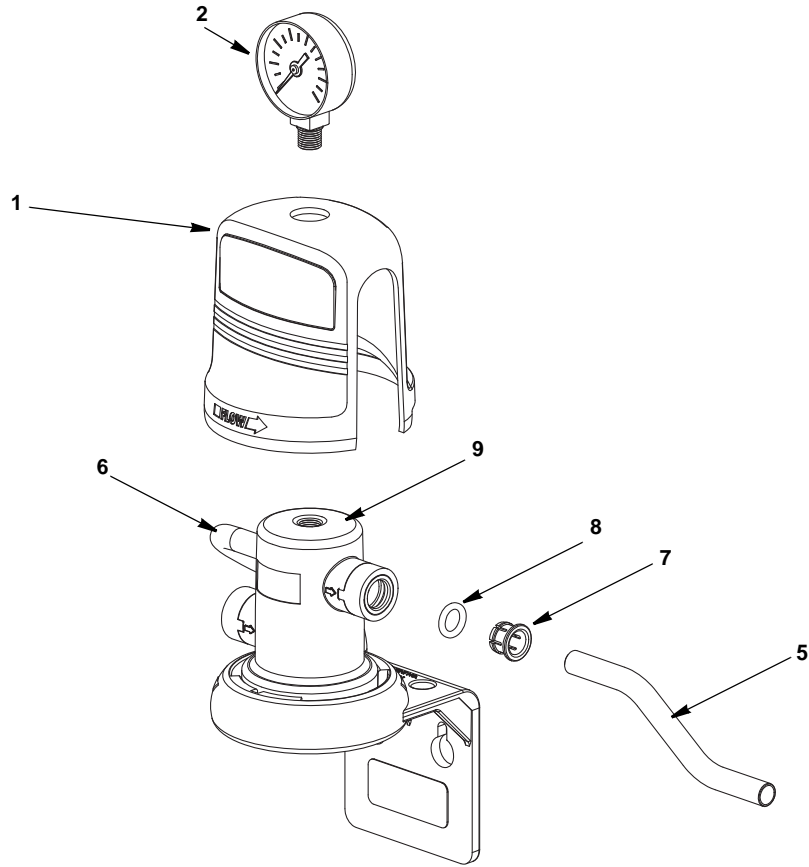

Ice Machine Parts List for Arctic Pure

Description	Page
AR-Pre	2
AR10000	3
AR20000	3
AR40000	4

AR-Pre

PT1385

DESCRIPTION

PART NUMBER

1	Shroud	7601753
2	Gauge	7601953
3	AR-Pre Cartridge (Not shown)	K00337
4	Cartridge O-ring (Not shown)	7602063
5	3/8" Copper Prefilter Tube	7601763
6	Vent Tubing	7601773
7	John Guest Collet	7601973
8	John Guest O-ring	7601983
9	Head with Bracket Only	7601783

AR10000 AND AR20000

PT1386

DESCRIPTION	PART NUMBER
1 Shroud	7601753
2 Gauge	7601953
3 AR10000 Cartridge (Not shown)	K00338
4 AR20000 Cartridge (Not shown)	K00339
5 Cartridge O-ring (Not shown)	7602063
6 3/8" NPT Adapter	7601963
7 Vent Tubing	7601773
8 John Guest Collet	7601973
9 John Guest O-ring	7601983
10 Head with Bracket Only	7601783

† Refer to Cross Reference Guide

AR40000

PT1387

DESCRIPTION

DESCRIPTION	PART NUMBER
1 Head	7601823
2 Head with Gauge Port	7601833
3 John Guest Y-fitting.	7601843
4 Gauge	7601953
5 AR20000 Cartridge.	K0339
6 Cartridge O-ring	7602063
7 3/8" NPT Adaptor	7601963
8 Polyethylene Tube (short).	7601893
9 Polyethylene Tube (long	7601903
10 Vent Tube	7601773
11 John Guest Collet.	7601973
12 John Guest O-ring	7601983