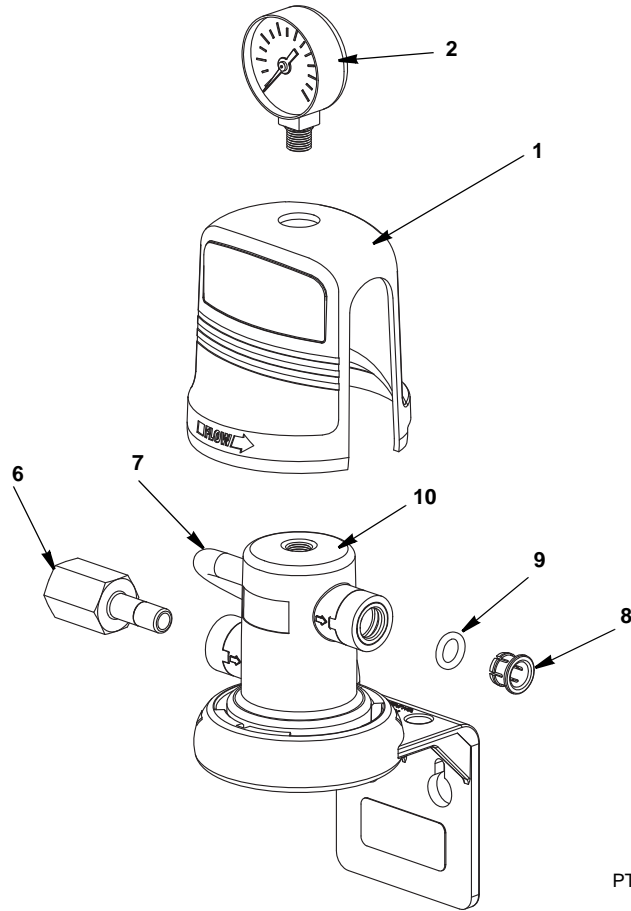

Ice Machine Parts List for Arctic Pure

Description	Page
AR-Pre	2
AR10000	3
AR20000	3
AR40000	4

AR-Pre

PT1385

DESCRIPTION

PART NUMBER

1	Shroud	7601753
2	Gauge	7601953
3	AR-Pre Cartridge (Not shown)	K00337
4	Cartridge O-ring (Not shown)	7602063
5	3/8" Copper Prefilter Tube	7601763
6	Vent Tubing	7601773
7	John Guest Collet	7601973
8	John Guest O-ring	7601983
9	Head with Bracket Only	7601783

AR10000 AND AR20000

PT1386

DESCRIPTION	PART NUMBER
1 Shroud	7601753
2 Gauge	7601953
3 AR10000 Cartridge (Not shown)	K00338
4 AR20000 Cartridge (Not shown)	K00339
5 Cartridge O-ring (Not shown)	7602063
6 3/8" NPT Adapter	7601963
7 Vent Tubing	7601773
8 John Guest Collet	7601973
9 John Guest O-ring	7601983
10 Head with Bracket Only	7601783

† Refer to Cross Reference Guide

AR40000

PT1387

DESCRIPTION

DESCRIPTION	PART NUMBER
1 Head	7601823
2 Head with Gauge Port	7601833
3 John Guest Y-fitting.	7601843
4 Gauge	7601953
5 AR20000 Cartridge.	K0339
6 Cartridge O-ring	7602063
7 3/8" NPT Adaptor	7601963
8 Polyethylene Tube (short).	7601893
9 Polyethylene Tube (long	7601903
10 Vent Tube	7601773
11 John Guest Collet.	7601973
12 John Guest O-ring	7601983