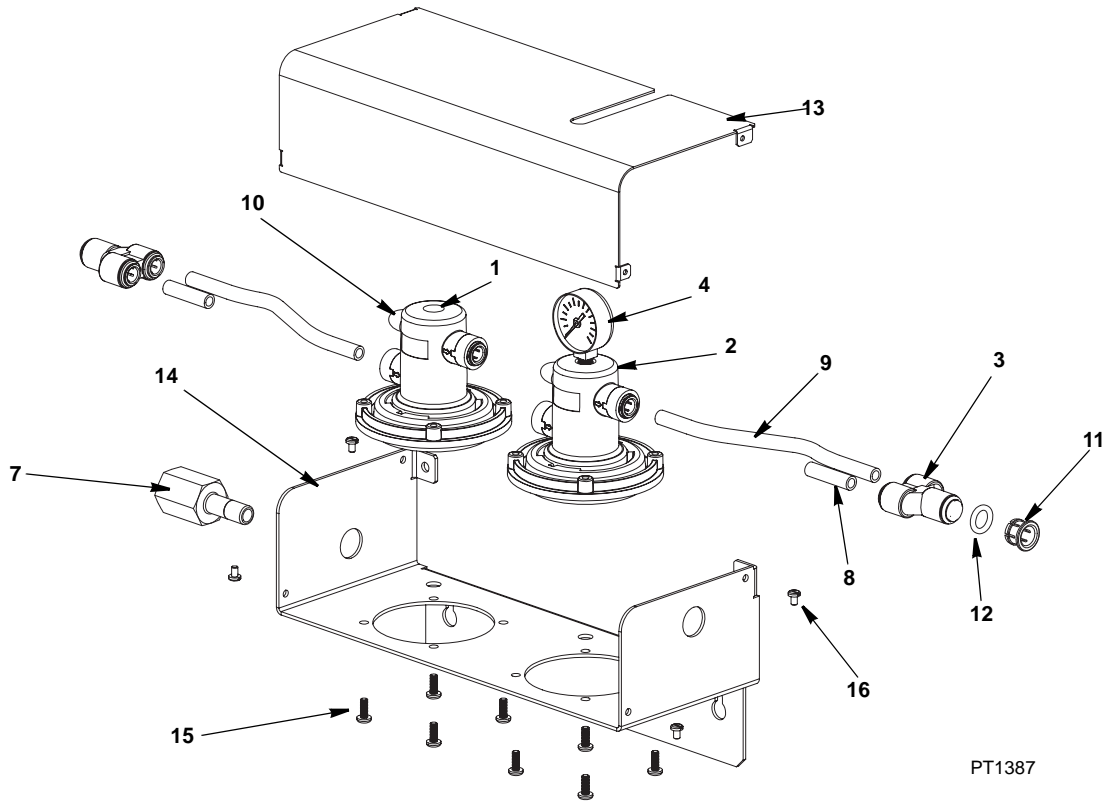

Ice Machine Parts List for Arctic Pure

Description	Page
AR-Pre	2
AR10000	3
AR20000	3
AR40000	4

AR-Pre

PT1385

DESCRIPTION

PART NUMBER

1	Shroud	7601753
2	Gauge	7601953
3	AR-Pre Cartridge (Not shown)	K00337
4	Cartridge O-ring (Not shown)	7602063
5	3/8" Copper Prefilter Tube	7601763
6	Vent Tubing	7601773
7	John Guest Collet	7601973
8	John Guest O-ring	7601983
9	Head with Bracket Only	7601783

AR10000 AND AR20000

PT1386

DESCRIPTION	PART NUMBER
1 Shroud	7601753
2 Gauge	7601953
3 AR10000 Cartridge (Not shown)	K00338
4 AR20000 Cartridge (Not shown)	K00339
5 Cartridge O-ring (Not shown)	7602063
6 3/8" NPT Adapter	7601963
7 Vent Tubing	7601773
8 John Guest Collet	7601973
9 John Guest O-ring	7601983
10 Head with Bracket Only	7601783

† Refer to Cross Reference Guide

AR40000

PT1387

DESCRIPTION

DESCRIPTION	PART NUMBER
1 Head	7601823
2 Head with Gauge Port	7601833
3 John Guest Y-fitting.	7601843
4 Gauge	7601953
5 AR20000 Cartridge.	K0339
6 Cartridge O-ring	7602063
7 3/8" NPT Adaptor	7601963
8 Polyethylene Tube (short).	7601893
9 Polyethylene Tube (long	7601903
10 Vent Tube	7601773
11 John Guest Collet.	7601973
12 John Guest O-ring	7601983