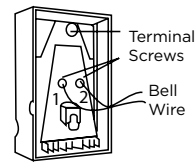

Typical Wall Control Box

Typical Control Connectors

Connection is simple: Attach the bell wires of the **SECUREMOTE™** device to the wall control box or to the control connectors on the door opener. Then plug **SECUREMOTE™**'s power adaptor into an AC outlet. **SECUREMOTE™** acts as the activation switch.