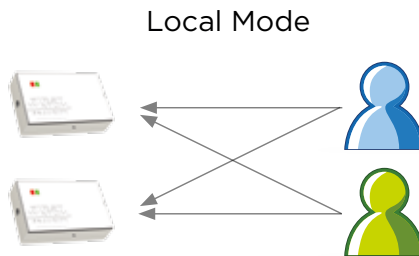

SECUREMOTE™ operation modes:

“Local” mode provides direct access functionality for up to 5 users and unlimited devices directly from the administrator’s smartphone. Users can have unlimited access or temporary access. Local mode does not require a subscription fee.