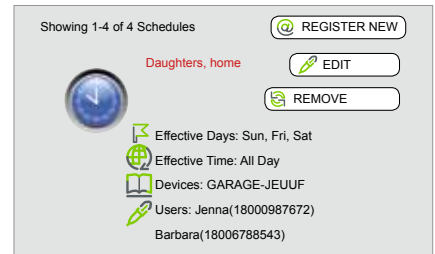

Replace door keys and RF remotes with a high-security digital key that works with all major smartphones.

Download the free **SECUREMOTE™** application directly to your smartphone from:
www.firstwatchonline.com/downloadapp

BlackBerry® Android™ iPhone®

SECUREMOTE™ operation modes:

“Local” mode provides direct access functionality for up to 5 users and unlimited devices directly from the administrator’s smartphone. Users can have unlimited access or temporary access. Local mode does not require a subscription fee.

“Online” mode provides a scheduling engine that allows the administrator to associate multiple schedules to multiple users and/or devices. No limit to the number of users or devices. Annual subscription fee is required for more than 10 users or for using the scheduling engine. For more information visit www.firstwatchonline.com