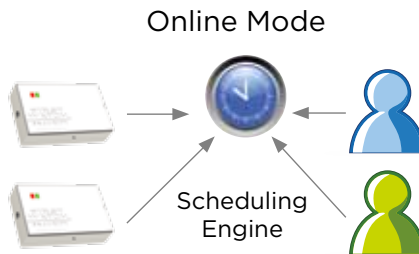

BlackBerry® Android™ iPhone®

SECUREMOTE™ operation modes:

“Local” mode provides direct access functionality for up to 5 users and unlimited devices directly from the administrator’s smartphone. Users can have unlimited access or temporary access. Local mode does not require a subscription fee.

“Online” mode provides a scheduling engine that allows the administrator to associate multiple schedules to multiple users and/or devices. No limit to the number of users or devices. Annual subscription fee is required for more than 10 users or for using the scheduling engine. For more information visit www.firstwatchonline.com