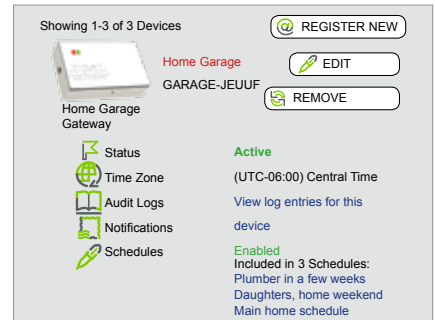

SECUREMOTE™ operation modes:

“Local” mode provides direct access functionality for up to 5 users and unlimited devices directly from the administrator’s smartphone. Users can have unlimited access or temporary access. Local mode does not require a subscription fee.