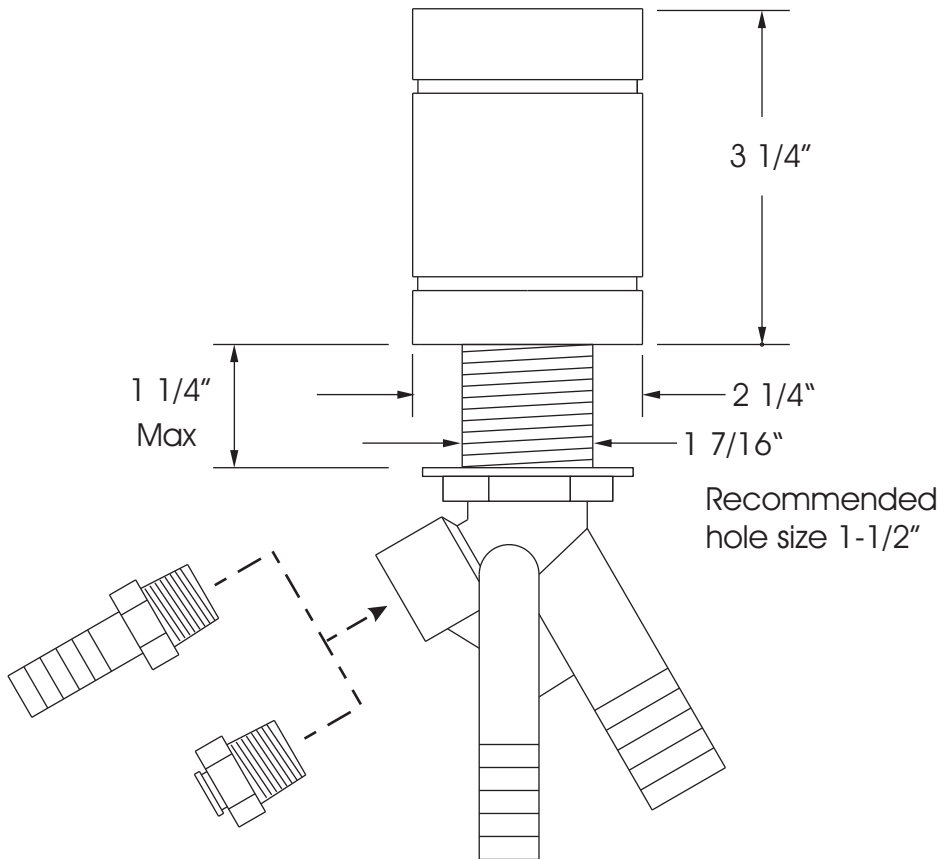

DIMENSIONS MAY VARY AND ARE SUBJECT TO CHANGE. NO RESPONSIBILITY IS ASSUMED FOR USE OF SUPERCEDED OR VOIDED DATA.

Technical Specifications:

- Cover made from solid brass or stainless steel.
- Dual or single port dishwasher airgap.
- Adapters for RO port or 2nd dishwasher included.
- Hides upper nut and washer edges.