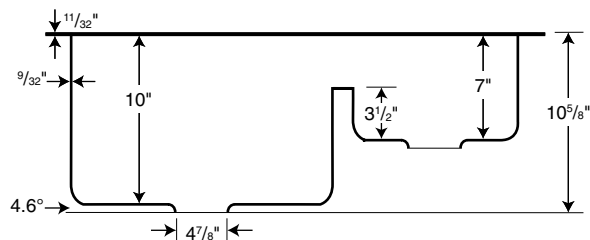

○ Drill Points ● Pre-drilled

SPECIFICATIONS

QZLS-3322 Large/Small Bowl

Model	Part	Dimensions	Ship Wt. Lb.	Ship UPS	Carton Dims. In.	Cu. Ft.
QZLS-3322	QZ03322LS	33" W x 22" D (838 mm x 559 mm)	60	UPS	39 x 26 x 13	7.63