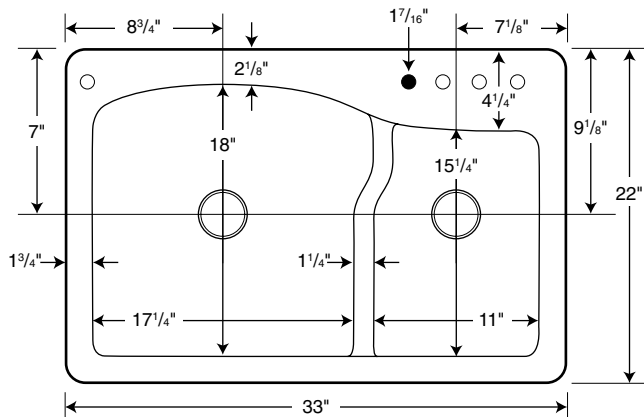

○ Drill Points ● Pre-drilled

SPECIFICATIONS

QZLS-3322 Large/Small Bowl

Model	Part	Dimensions	Ship Wt. Lb.	Ship UPS	Carton Dims. In.	Cu. Ft.
QZLS-3322	QZ03322LS	33" W x 22" D (838 mm x 559 mm)	60	UPS	39 x 26 x 13	7.63