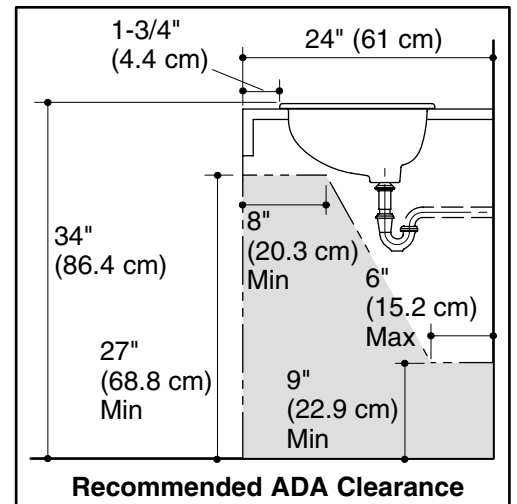

## Features

- Vitreous china
- Self-rimming
- Limited lifetime warranty
- 20" (50.8 cm) x 14" (35.5 cm) x 7-1/8" (18.1 cm)

### **SterlingPlumbing.com**

Visit us online for fixture color choices, detailed product information, color photos, installation instructions, care guides, and warranties. Sterling offers additional lines of plumbing products to complement the Sterling product you've chosen. Sign up for the Sterling monthly e-newsletter which showcases our latest product innovations. You may also call our Sterling Plumbing Answer Center from within the USA at 1-888-STERLING in addition to consulting with your local dealer. Sterling. Strong. Professional. Design.

## Technical Information

Fixture*:	basin area	water depth
Lavatory	18-3/16" (46.1 cm) x 12-3/16" (30.9 cm)	5" (12.7 cm)
Drain	1-3/4" (4.4 cm) D.	
Drain Hole	1-11/16" (4.3 cm) D.	

\* Approximate measurements for comparison only.