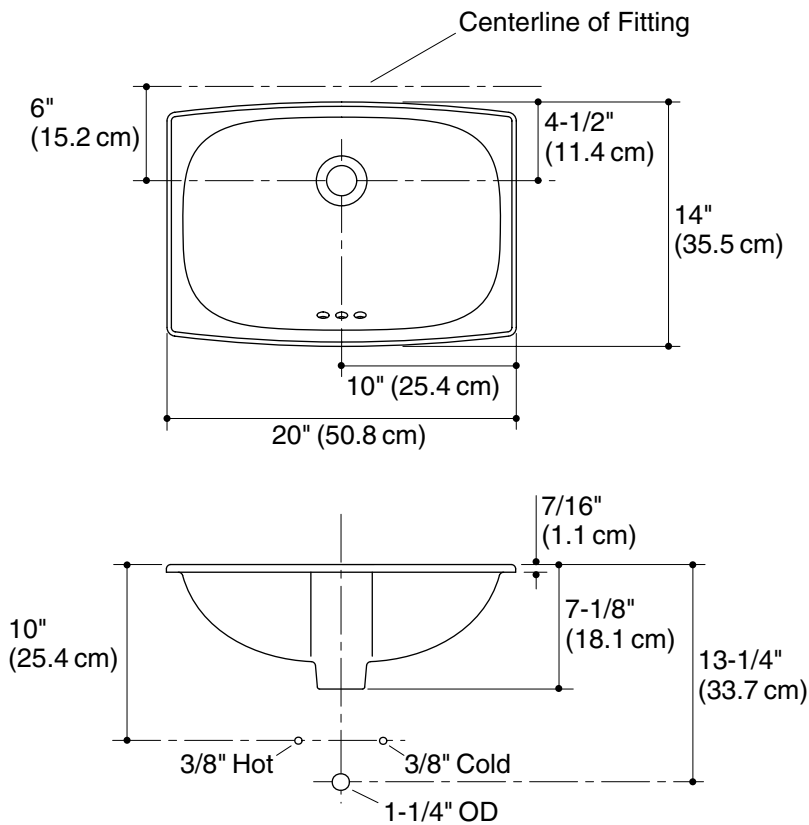

## Features

- Vitreous china
- Self-rimming
- Limited lifetime warranty
- 20" (50.8 cm) x 14" (35.5 cm) x 7-1/8" (18.1 cm)

## Technical Information

Fixture*:	basin area	water depth
Lavatory	18-3/16" (46.1 cm) x 12-3/16" (30.9 cm)	5" (12.7 cm)
Drain	1-3/4" (4.4 cm) D.	
Drain Hole	1-11/16" (4.3 cm) D.	

\* Approximate measurements for comparison only.

## Product Diagram