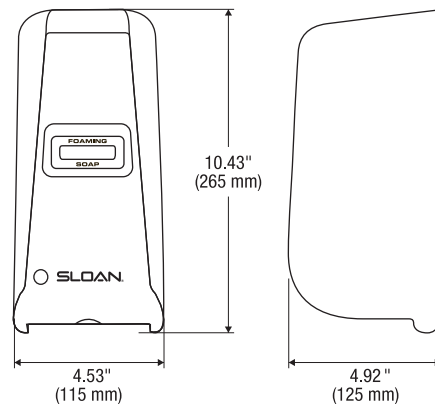

Product Number: SJS-1150

Product Code: 700005

Color: Chrome

Size: W 4.53" x D 4.92" x H 10.43"
(W 115 mm x D 125 mm x H 265 mm)

Quantity/pack: 1

Quantity/case: 6

Refills:

Product No.	Description	Order No.
SJS-1151	Sensor Wall-Mount Foam Soap	5700505