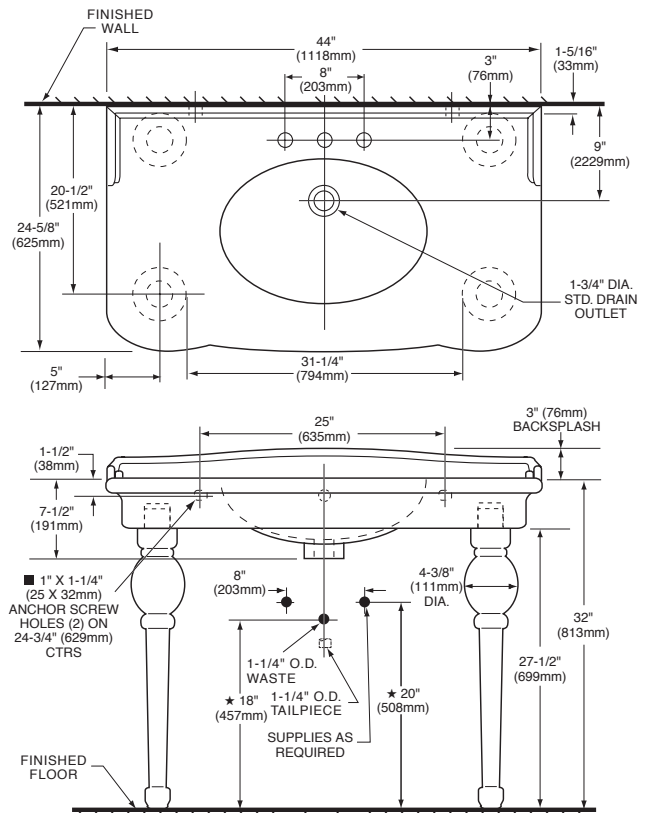

### Nominal Dimensions:

44" x 24-5/8" x 35" (1118 x 625 x 889mm)

### Bowl Inside Dimensions:

20-3/4" (527mm) wide

14-3/4" (375mm) front to back

6-3/8" (162mm) depth

### NOTES:

- ★ DIMENSIONS SHOWN FOR LOCATION OF SUPPLIES AND "P" TRAP ARE SUGGESTED.
- FOR REINFORCEMENT ONLY. TAKE ACTUAL DIMENSIONS FROM FIXTURE. SLAB ANCHORS AND MOUNTING FEATURES TO BE FURNISHED BY OTHERS. PROVIDE SUITABLE REINFORCEMENT FOR ALL WALL SUPPORTS. FITTINGS NOT INCLUDED AND MUST BE ORDERED SEPARATELY. INSTALLATION INSTRUCTIONS SUPPLIED WITH LAVATORY.

IMPORTANT: Dimensions of fixtures are nominal and may vary within the range of tolerances. These measurements are subject to change or cancellation. No responsibility is assumed for use of superseded or voided pages.