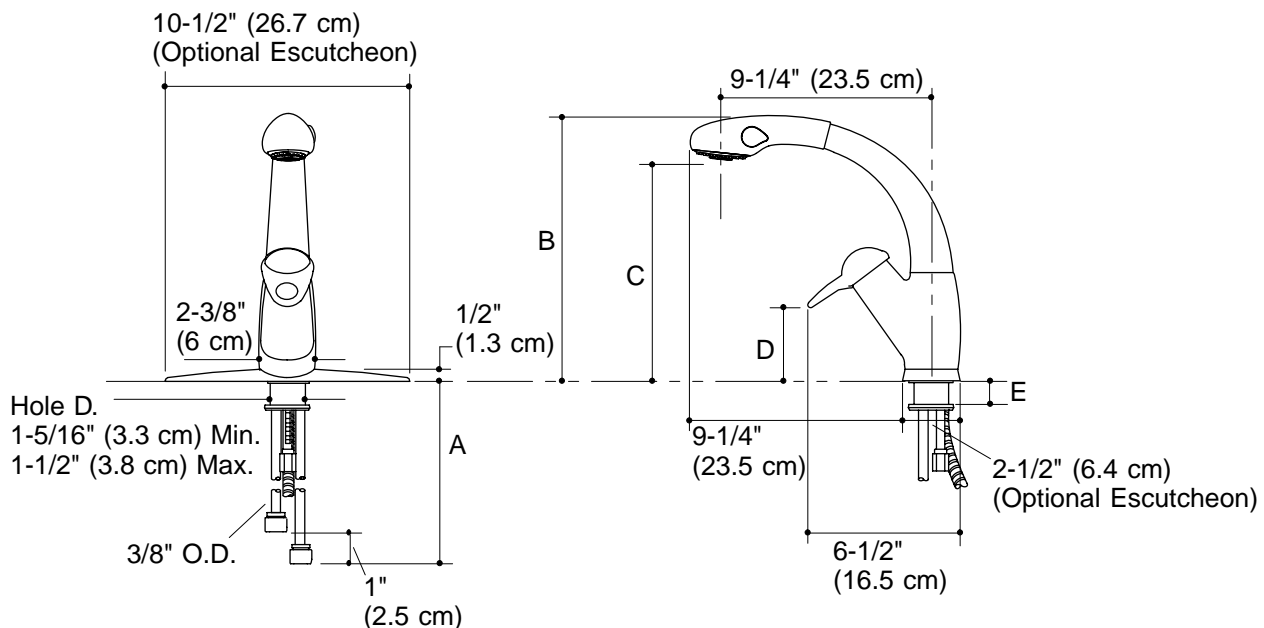

## Product Information

Applicable sink faucet with sprayhead:	
With Matching Color sprayhead	K-6350
With Polished Chrome Body and White sprayhead	K-6350-AP
With Polished Chrome Body and Almond sprayhead	K-6350-MP
With Black sprayhead	K-6350-BP
Faucet is ADA compliant.	<b>ADA</b>

Roughing-In Notes					
	A	B	C	D	E
With escutcheon	11-1/8" (28.3 cm)	11-5/8" (29.5 cm)	9-3/8" (23.8 cm)	3-1/8" (7.9 cm)	2-5/8" (6.7 cm)
Without escutcheon	11-5/8" (29.5 cm)	11-1/8" (28.3 cm)	8-7/8" (22.5 cm)	2-5/8" (6.7 cm)	3-1/8" (7.9 cm)