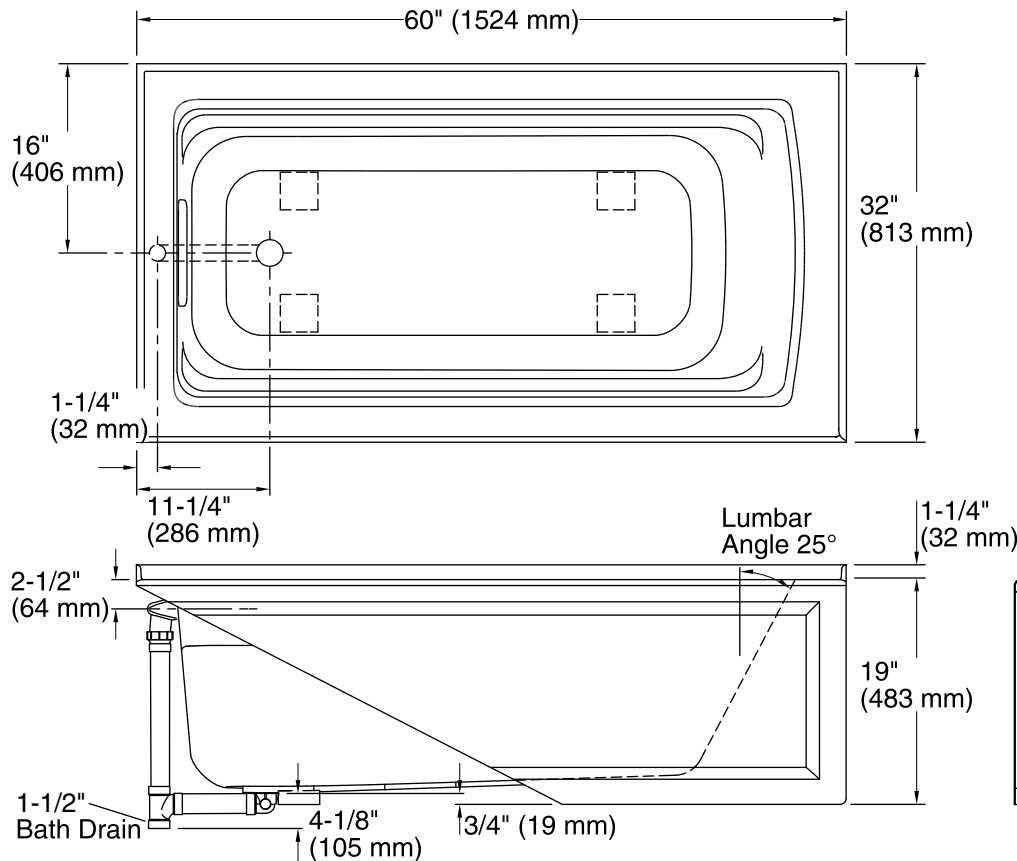

Features

- Integral flange.
- Comfort Depth® design offers a 19" (483 mm) step-over height.
- Left drain.
- Slotted overflow for deep soaking.
- Coordinates with other products in the Archer® collection.
- 60" (1524 mm) x 32" (813 mm) x 19" (483 mm)
- Integral lumbar support and armrests for comfort.
- Textured bottom surface.
- Integral apron.

No change in measurements if connected with drain illustrated. (K-7272)

Technical Information

All product dimensions are nominal.

Installation:	3-Wall Alcove, 3-Wall Alcove
Drain location:	Left
Basin area, bottom:	45-1/8" x 19-11/16" (1146 mm x 500 mm)
Basin area, top:	52-3/4" x 25-5/16" (1340 mm x 643 mm)
Weight:	80 lbs (36.3 kg)
Minimum floor load:	45 lbs/ft ² (219.7 kg/m ²)
Water depth:	15" (381 mm)
Water capacity:	58 gal (219.6 L)

Notes

- Measure your actual product for rough-in details.
- Install this product according to the installation instructions.
- The hot water supply should be 70% of the capacity of the bath or greater. Installations will vary.
- ADA compliant when installed to the specific requirements of these regulations.