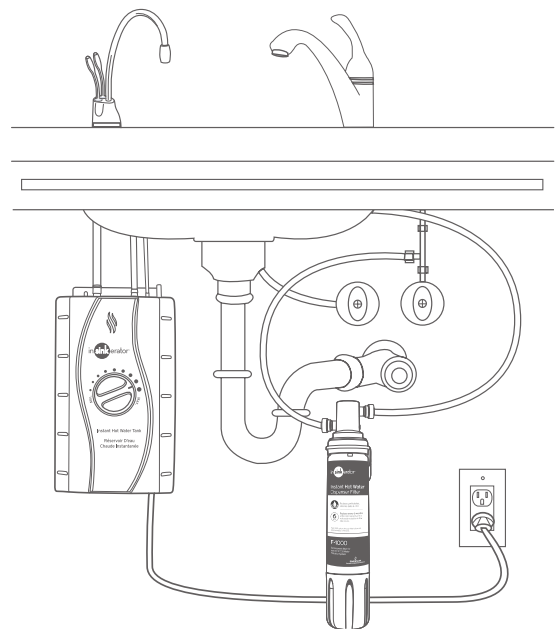

ACCESSORIES

Hot water, instantly? How does that work?

- **It's actually pretty simple.**

Water comes up from your supply line into our specially designed filtration system. From there it travels to the stainless steel tank, where it's heated to 200°F. As the water is used, more water replaces it in the tank.

- **Easy to install. Easy to replace.**

All of our instant hot water dispensers fit a standard 1.5-inch hole on the sink or the countertop. Which makes them an easy addition to any kitchen or replacement for any existing hot water system.