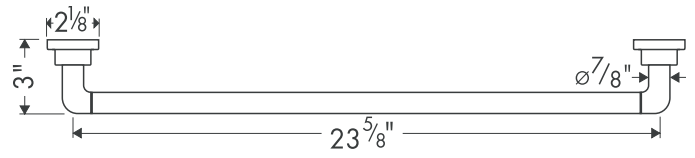

Axor Citterio Towel Bar

41730XX0 12"

41760XX0 24"

41780XX0 32"

Available in Chrome (00), Brushed Nickel (82)

Product Specification

Solid brass