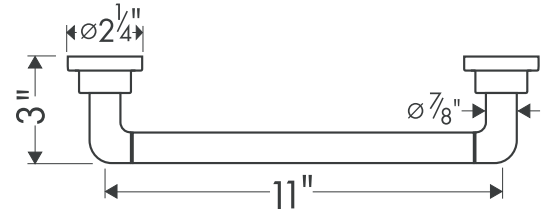

Axor Citterio Towel Bar

41730XX0 12"

41760XX0 24"

41780XX0 32"

Available in Chrome (00), Brushed Nickel (82)

Product Specification

Solid brass