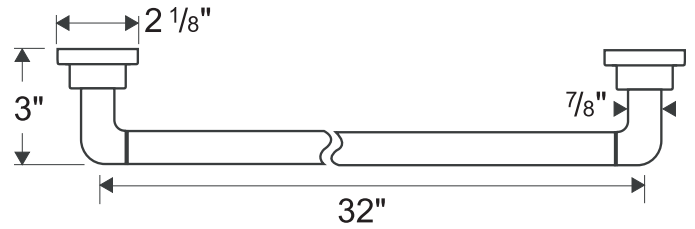

Axor Citterio Towel Bar

41730XX0 12"

41760XX0 24"

41780XX0 32"

Available in Chrome (00), Brushed Nickel (82)

Product Specification

Solid brass