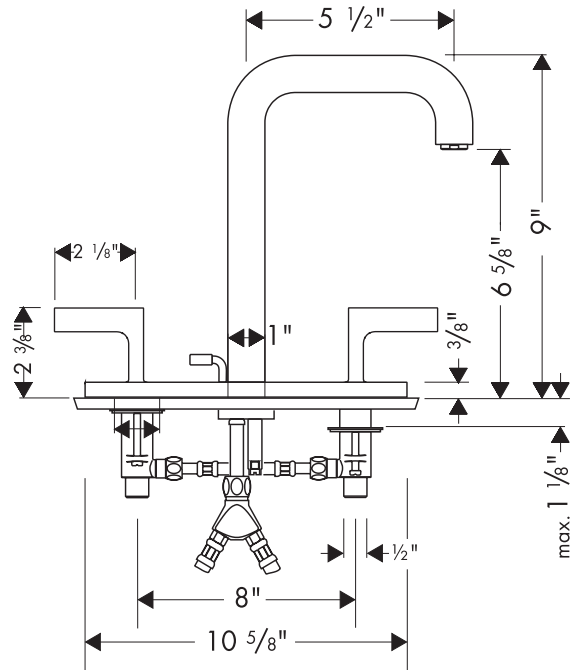

# Axor Citterio Widespread Lav Set with Base Plate

## 39136XX1

Available in Chrome (00), Brushed Nickel (82)

## Product Specification

- Lever handles
- Ceramic cartridges
- Cascade no-clog aerator
- Includes pop-up assembly
- ADA compliant
- Max. depth of mounting surface 1 1/8"
- Hole sizes in mounting surface
  - hot and cold valves 1 1/8"
  - spout 1 1/8"
- Flow rate 2.2 gpm
- Requires 1/2" supply lines (not included)